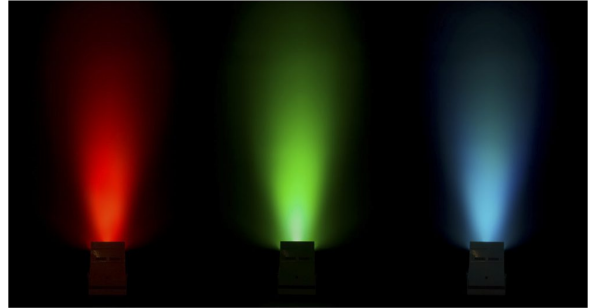

COLOR-BLACK BATTERY

Référence: B05128

429,00 € inc. VAT

Battery powered LED floodlight, built around 6 LEDs (10W) RGB, white and amber, to avoid color shadows.

- Battery powered LED floodlight, built around 6 LEDs (10W) RGB, white and amber, to avoid color shadows.
- Beam angle = 22
- The projection angle can be set to 25° (from vertical to horizontal)
- The ideal solution for many applications: exhibition stands, parties, special events...
- Autonomy of +/-10 hours in fade mode with a fully charged battery!
- Each projector is equipped with a wireless transceiver module that is 100% compatible with the W-DMX G4 protocol developed by Wireless Solution Sweden.
- The projector can still be used with the battery empty: just plug it into the mains!
- The RGB color change, white and amber, is very smooth thanks to the high frequency electronics of the dimmer.
- The internal battery charger recharges the battery while the projector is running on AC power.
- The projector is delivered with a transparent plastic cover to protect it against rain (IP54). It can then be used outdoors to light trees, plants, passages...
- Different modes of operation:
 - Autonomous: personalized colors at your choice or automatic, and color change synchronized on the rhythm.
 - Master/slave mode: wonderfully pre-programmed, light shows synchronized to music.
 - DMX controlled: wired and wireless. (5 modes: 4, 5, 9 or 10 channels, LEDCON-02 Mk2)
 - Controlled by a small JB SYSTEMS LEDCON-02 Mk2 controller and a LEDCON-XL controller
 - Controlled by a wireless IR remote control
- ProCon-standard input/output connectors: easy chaining of multiple units (if required)

FROST FILTER for ACCU COLOR

9,90 € inc. VAT
Réf: B05147

IR-3 REMOTE

2,60 € inc. VAT
Réf: B05557

Galerie photos

www.hitmusic.eu/en/