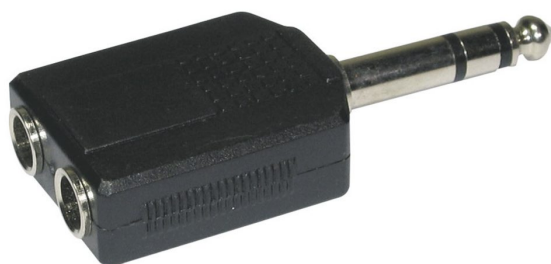

Galerie photos

www.hitmusic.eu/en/