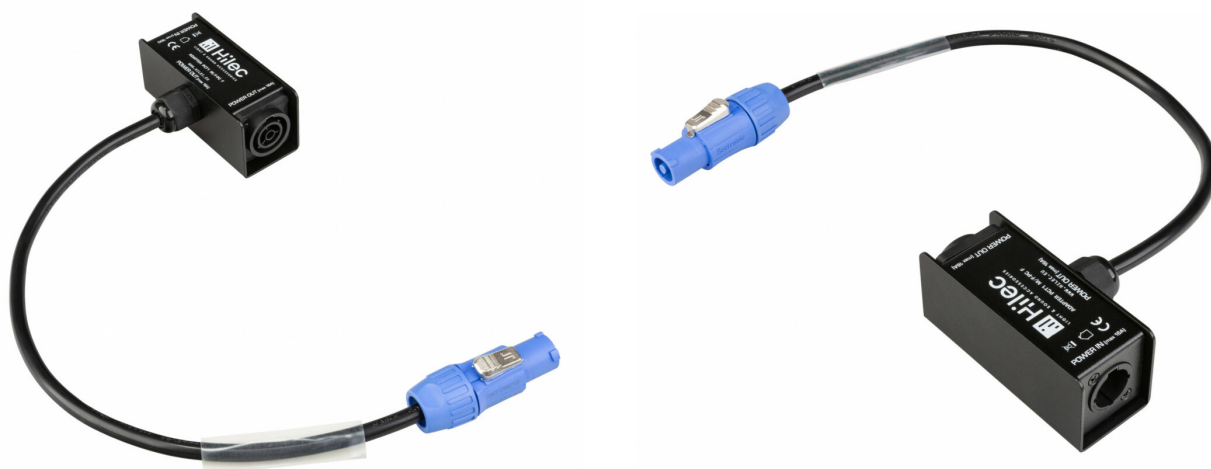

ADAPT PCT1 M/F-PC F

Référence: B01488

26,00 € inc. VAT

Adapter with M/F-compatible Seetronic powerCON TRUE1 connectors (SAC3FPX - SAC3MPX) and F-compatible Seetronic powerCON connectors (SAC3FCA)

- T-box with Seetronic powerCON TRUE1 compatible input/output and Seetronic powerCON compatible output
- Ideal for connecting a device with conventional (or compatible) powerCON to a chain with powerCON TRUE1 (or compatible) connectors.
- Equipped with Seetronic powerCON compatible connectors
- Cable length: 40 cm

Caractéristiques

Brand	Hilec
Length	0,4 m
Connector	powerCON, powerCON TRUE1

Galerie photos

www.hitmusic.eu/en/