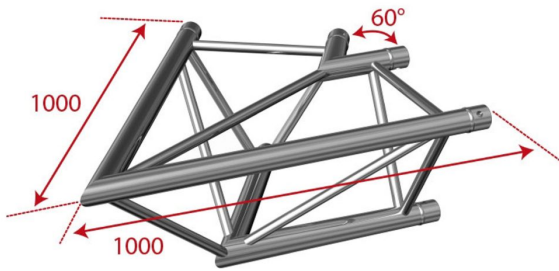

VISUEL À VENIR

AG29-020 W

Référence: H11467

189,00 € inc. VAT

Angle Trio 2 directions 60° **Supplied with 1x junction kit**

- 50 mm tubes
- 16 mm threads
- Triangular section with 240 mm spacing between each tube (290 mm outside)
- Assembled with conical pin sleeve and key
- Angle - 2 directions: 60°
- Use: horizontal joint, point down
- Maximum overall dimensions: 1 m x 1 m
- Weight: 4.8 kg

- Manufactured to ISO DIN 4113 and TÜV standards.
- Aluminium alloy structure (EN AW 6082 T6).
- The use of conical joints and wedges allows a very fast implementation of all types of configurations combining a great robustness with an irreproachable stability. Disassembly is also quick and easy.

Caractéristiques

Brand	ConteStage
Finish colour	White
Family	Triangular 290
Truss	Corners

Galerie photos

 **hitmusic**
Fabrique sensorielle

www.hitmusic.eu/en/