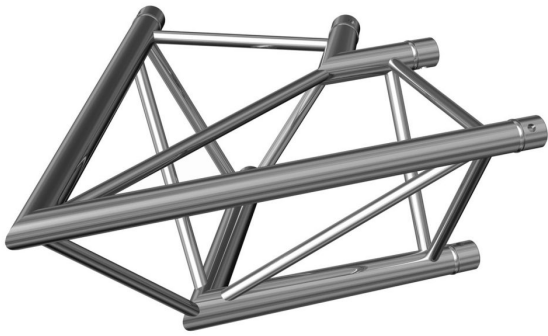

## **AG29-020**

Référence: H7015

175,00 € inc. VAT

Angle Trio 2 directions 60°. **Supplied with 1x connection kit**

- 50 mm tubes
- 16 mm threads
- Triangular section with 240 mm distance between each tube (290 mm outside)
- Taper pin and key assembly
- Angle - 2 directions: 60
- Application: horizontal joint, point down
- Maximum dimensions: 1 m x 1 m
- Weight: 4.8 kg
  
- Manufactured to ISO DIN 4113 and TÜV standards.
- Aluminium alloy structure (EN AW 6082 T6).
- The use of conical joints and wedges allows a very fast implementation of all types of configurations combining a great robustness with an irreproachable stability. Disassembly is also quick and easy.

### **Caractéristiques**

<b>Brand</b>	ConteStage
<b>Finish colour</b>	Silver
<b>Family</b>	Triangular 290
<b>Truss</b>	Corners

Galerie photos

---

 **hitmusic**  
*Fabrique sensorielle*

[www.hitmusic.eu/en/](http://www.hitmusic.eu/en/)