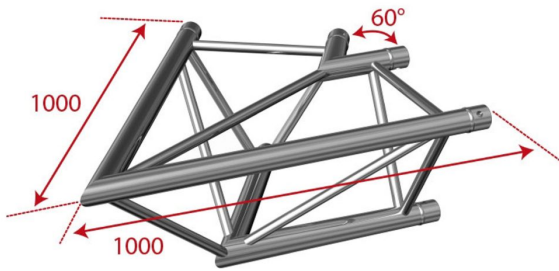

## **AG29-020**

Référence: H7015

175,00 € inc. VAT

Angle Trio 2 directions 60°. **Supplied with 1x connection kit**

- 50 mm tubes
- 16 mm threads
- Triangular section with 240 mm distance between each tube (290 mm outside)
- Taper pin and key assembly
- Angle - 2 directions: 60
- Application: horizontal joint, point down
- Maximum dimensions: 1 m x 1 m
- Weight: 4.8 kg
  
- Manufactured to ISO DIN 4113 and TÜV standards.
- Aluminium alloy structure (EN AW 6082 T6).
- The use of conical joints and wedges allows a very fast implementation of all types of configurations combining a great robustness with an irreproachable stability. Disassembly is also quick and easy.

### **Caractéristiques**

<b>Brand</b>	ConteStage
<b>Finish colour</b>	Silver
<b>Family</b>	Triangular 290
<b>Truss</b>	Corners

Galerie photos

---

 **hitmusic**  
*Fabrique sensorielle*

[www.hitmusic.eu/en/](http://www.hitmusic.eu/en/)