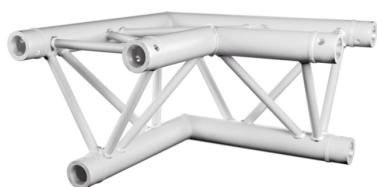

AG29-021 W

Référence: H11468

189,00 € inc. VAT

Trio corner 2 directions 90° Angle **Supplied with 1x junction kit**

- 50 mm tubes
- 16 mm threads
- Triangular section with 240 mm spacing between each tube (290 mm outside)
- Assembled with conical pin and key
- Angle - 2 directions: 60°
- Use: horizontal joint, point down
- Maximum overall dimensions: 500 mm x 500 mm
- Manufactured to ISO DIN 4113 and TÜV standards.
- Structure in aluminum alloy (EN AW 6082 T6).
- The use of conical junctions and wedges enables very rapid implementation of all types of configurations, combining great robustness with impeccable stability. Disassembly is also quick and easy.

Caractéristiques

Brand	ConteStage
Finish colour	White
Family	Triangular 290
Truss	Corners

Galerie photos

www.hitmusic.eu/en/