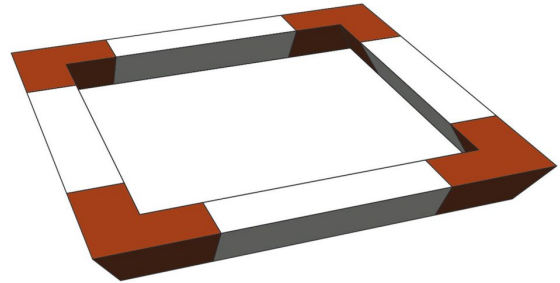

AG29-021

Référence: H3251

169,00 € inc. VAT

Angle Trio 2 directions 90°. **Supplied with 1x connection kit**

- 50 mm tubes
- 16 mm threads
- Triangular section with 240 mm distance between each tube (290 mm outside)
- Taper pin and key assembly
- Angle - 2 directions: 60
- Application: horizontal joint, point down
- Maximum dimensions: 500 mm x 500 mm

- Manufactured to ISO DIN 4113 and TÜV standards.
- Aluminium alloy structure (EN AW 6082 T6).
- The use of conical joints and wedges allows a very fast implementation of all types of configurations combining a great robustness with an irreproachable stability. Disassembly is also quick and easy.

Caractéristiques

Brand	ConteStage
Finish colour	Silver
Family	Triangular 290
Truss	Corners

Galerie photos

 **hitmusic**
Fabrique sensorielle

www.hitmusic.eu/en/