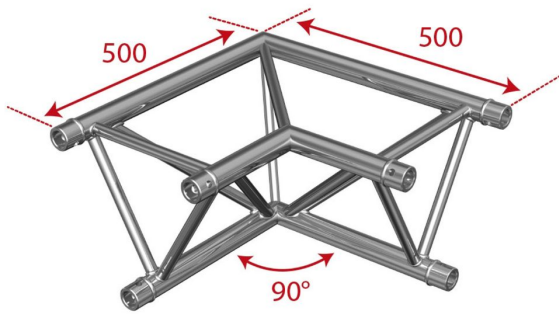

AG29-021

Référence: H3251

169,00 € inc. VAT

Angle Trio 2 directions 90°. **Supplied with 1x connection kit**

- 50 mm tubes
- 16 mm threads
- Triangular section with 240 mm distance between each tube (290 mm outside)
- Taper pin and key assembly
- Angle - 2 directions: 60
- Application: horizontal joint, point down
- Maximum dimensions: 500 mm x 500 mm

- Manufactured to ISO DIN 4113 and TÜV standards.
- Aluminium alloy structure (EN AW 6082 T6).
- The use of conical joints and wedges allows a very fast implementation of all types of configurations combining a great robustness with an irreproachable stability. Disassembly is also quick and easy.

Caractéristiques

Brand	ConteStage
Finish colour	Silver
Family	Triangular 290
Truss	Corners

Galerie photos

 **hitmusic**
Fabrique sensorielle

www.hitmusic.eu/en/