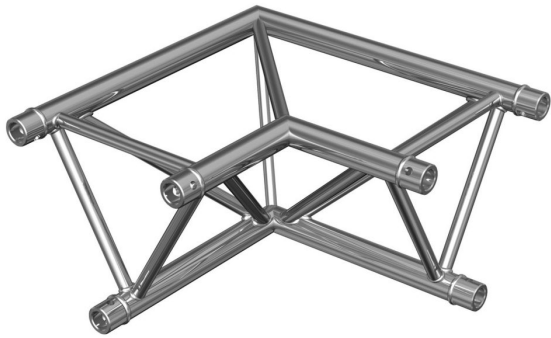

AG29-021

Référence: H3251

169,00 € inc. VAT

Angle Trio 2 directions 90°. **Supplied with 1x connection kit**

- 50 mm tubes
- 16 mm threads
- Triangular section with 240 mm distance between each tube (290 mm outside)
- Taper pin and key assembly
- Angle - 2 directions: 60
- Application: horizontal joint, point down
- Maximum dimensions: 500 mm x 500 mm

- Manufactured to ISO DIN 4113 and TÜV standards.
- Aluminium alloy structure (EN AW 6082 T6).
- The use of conical joints and wedges allows a very fast implementation of all types of configurations combining a great robustness with an irreproachable stability. Disassembly is also quick and easy.

Caractéristiques

Brand	ConteStage
Finish colour	Silver
Family	Triangular 290
Truss	Corners

Galerie photos

 **hitmusic**
Fabrique sensorielle

www.hitmusic.eu/en/