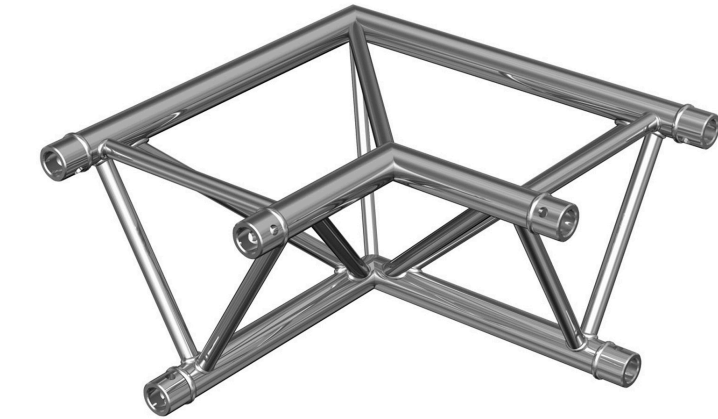

AG29-021

169,00 € inc. VAT

Angle Trio
2 directions 90°.

Supplied with 1x connection kit

SKU: H3251

Categories: [TRIO 290](#)

EAN13 : 3662009001531

brand ConteStage

- 50 mm tubes
- 16 mm threads
- Triangular section with 240 mm distance between each tube (290 mm outside)
- Taper pin and key assembly
- Angle - 2 directions: 60
- Application: horizontal joint, point down
- Maximum dimensions: 500 mm x 500 mm

- Manufactured to ISO DIN 4113 and TÜV standards.
- Aluminium alloy structure (EN AW 6082 T6).
- The use of conical joints and wedges allows a very fast implementation of all types of configurations combining a great robustness with an irreproachable stability. Disassembly is also quick and easy.

INFORMATIONS COMPLÉMENTAIRES

Brand	ConteStage
Finish colour	Aluminium
Family	Triangular 290
Truss	Corners

GALERIE D'IMAGES