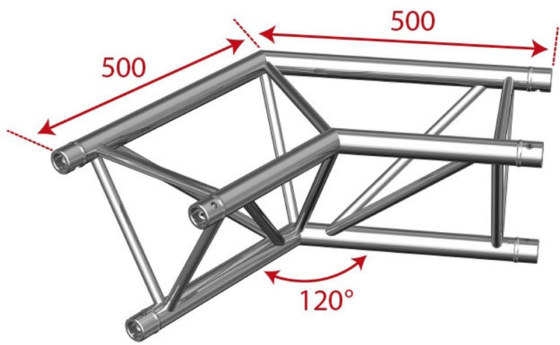

AG29-022

Référence: H7016

169,00 € inc. VAT

Angle Trio 2 directions 120°. **Supplied with 1x connection kit**

- 50 mm tubes
- 16 mm threads
- Triangular section with 240 mm distance between each tube (290 mm outside)
- Taper pin and key assembly
- Angle - 2 directions: 120
- Application: horizontal joint, point down
- Maximum dimensions: 500 mm x 500 mm

- Manufactured to ISO DIN 4113 and TÜV standards.
- Aluminium alloy structure (EN AW 6082 T6).
- The use of conical joints and wedges allows a very fast implementation of all types of configurations combining a great robustness with an irreproachable stability. Disassembly is also quick and easy.

Caractéristiques

Brand	ConteStage
Finish colour	Silver
Family	Triangular 290
Truss	Corners

Galerie photos

 **hitmusic**
Fabrique sensorielle

www.hitmusic.eu/en/