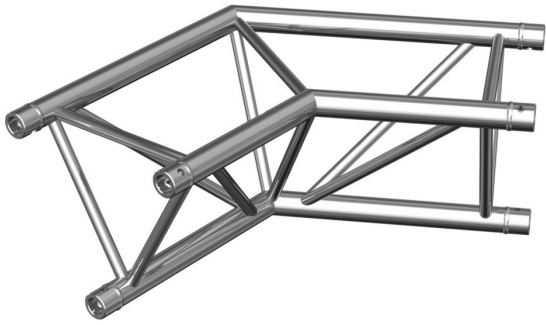

AG29-022

Référence: H7016

169,00 € inc. VAT

Angle Trio 2 directions 120°. **Supplied with 1x connection kit**

- 50 mm tubes
- 16 mm threads
- Triangular section with 240 mm distance between each tube (290 mm outside)
- Taper pin and key assembly
- Angle - 2 directions: 120
- Application: horizontal joint, point down
- Maximum dimensions: 500 mm x 500 mm

- Manufactured to ISO DIN 4113 and TÜV standards.
- Aluminium alloy structure (EN AW 6082 T6).
- The use of conical joints and wedges allows a very fast implementation of all types of configurations combining a great robustness with an irreproachable stability. Disassembly is also quick and easy.

Caractéristiques

Brand	ConteStage
Finish colour	Silver
Family	Triangular 290
Truss	Corners

Galerie photos

 **hitmusic**
Fabrique sensorielle

www.hitmusic.eu/en/