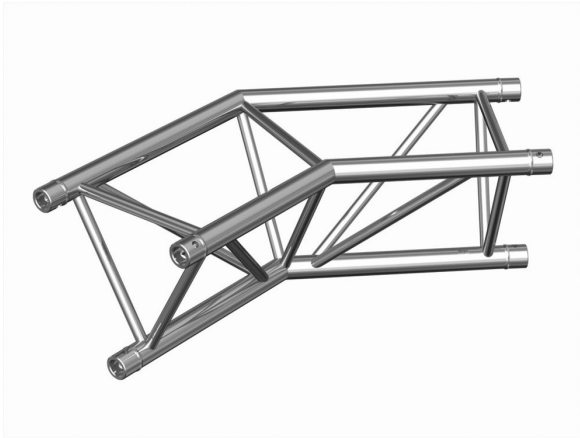

AG29-023

Référence: H3252

175,00 € inc. VAT

Angle Trio 2 directions 135°. **Supplied with 1x connection kit**

- 50 mm tubes
- 16 mm threads
- Triangular section with 240 mm distance between each tube (290 mm outside)
- Taper pin and key assembly
- Angle - 2 directions: 135
- Application: horizontal joint, point down
- Maximum dimensions: 500 mm x 500 mm
- Weight: 4.8 kg

- Manufactured to ISO DIN 4113 and TÜV standards.
- Aluminium alloy structure (EN AW 6082 T6).
- The use of conical joints and wedges allows a very fast implementation of all types of configurations combining a great robustness with an irreproachable stability. Disassembly is also quick and easy.

Caractéristiques

Brand	ConteStage
Finish colour	Silver
Family	Triangular 290
Truss	Corners

Galerie photos

 **hitmusic**
Fabrique sensorielle

www.hitmusic.eu/en/