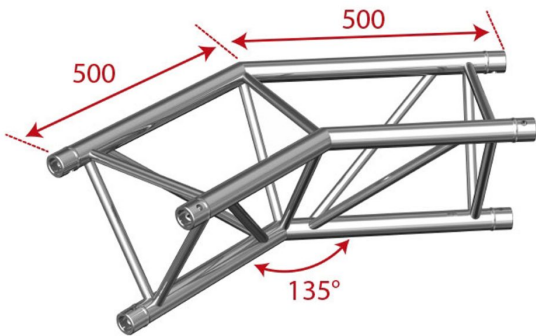

AG29-023

Référence: H3252

175,00 € inc. VAT

Angle Trio 2 directions 135°. **Supplied with 1x connection kit**

- 50 mm tubes
- 16 mm threads
- Triangular section with 240 mm distance between each tube (290 mm outside)
- Taper pin and key assembly
- Angle - 2 directions: 135
- Application: horizontal joint, point down
- Maximum dimensions: 500 mm x 500 mm
- Weight: 4.8 kg

- Manufactured to ISO DIN 4113 and TÜV standards.
- Aluminium alloy structure (EN AW 6082 T6).
- The use of conical joints and wedges allows a very fast implementation of all types of configurations combining a great robustness with an irreproachable stability. Disassembly is also quick and easy.

Caractéristiques

Brand	ConteStage
Finish colour	Silver
Family	Triangular 290
Truss	Corners

Galerie photos

 **hitmusic**
Fabrique sensorielle

www.hitmusic.eu/en/