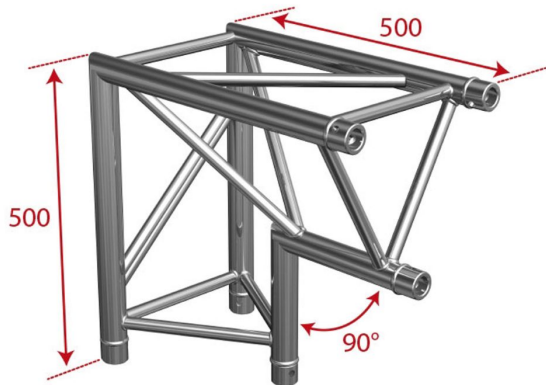

AG29-025

Référence: H3253

179,00 € inc. VAT

Angle Trio 2 directions 90° inside top **Supplied with 1x connection kit**

- 50 mm tubes
- 16 mm threads
- Triangular section with 240 mm distance between each tube (290 mm outside)
- Assembled with conical pin and key.
- Angle - 2 directions: 90
- Application: horizontal/vertical junction, point down
- Maximum dimensions: 500 mm x 500 mm

- Manufactured to ISO DIN 4113 and TÜV standards.
- Aluminium alloy structure (EN AW 6082 T6).
- The use of conical joints and wedges allows a very fast implementation of all types of configurations combining a great robustness with an irreproachable stability. Disassembly is also quick and easy.

Caractéristiques

Brand	ConteStage
Finish colour	Silver
Family	Triangular 290
Truss	Corners

Galerie photos

 **hitmusic**
Fabrique sensorielle

www.hitmusic.eu/en/