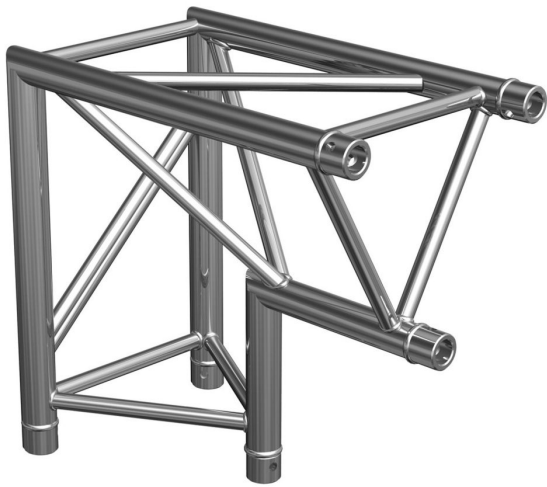

AG29-025

Référence: H3253

179,00 € inc. VAT

Angle Trio 2 directions 90° inside top **Supplied with 1x connection kit**

- 50 mm tubes
- 16 mm threads
- Triangular section with 240 mm distance between each tube (290 mm outside)
- Assembled with conical pin and key.
- Angle - 2 directions: 90
- Application: horizontal/vertical junction, point down
- Maximum dimensions: 500 mm x 500 mm

- Manufactured to ISO DIN 4113 and TÜV standards.
- Aluminium alloy structure (EN AW 6082 T6).
- The use of conical joints and wedges allows a very fast implementation of all types of configurations combining a great robustness with an irreproachable stability. Disassembly is also quick and easy.

Caractéristiques

Brand	ConteStage
Finish colour	Silver
Family	Triangular 290
Truss	Corners

Galerie photos

 **hitmusic**
Fabrique sensorielle

www.hitmusic.eu/en/