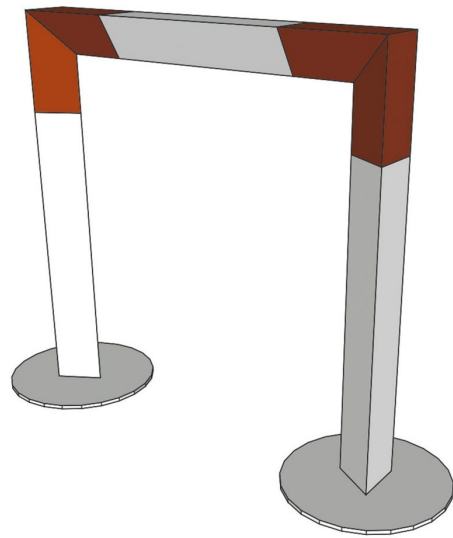

AG29-025

Référence: H3253

179,00 € inc. VAT

Angle Trio 2 directions 90° inside top **Supplied with 1x connection kit**

- 50 mm tubes
- 16 mm threads
- Triangular section with 240 mm distance between each tube (290 mm outside)
- Assembled with conical pin and key.
- Angle - 2 directions: 90
- Application: horizontal/vertical junction, point down
- Maximum dimensions: 500 mm x 500 mm

- Manufactured to ISO DIN 4113 and TÜV standards.
- Aluminium alloy structure (EN AW 6082 T6).
- The use of conical joints and wedges allows a very fast implementation of all types of configurations combining a great robustness with an irreproachable stability. Disassembly is also quick and easy.

Caractéristiques

Brand	ConteStage
Finish colour	Silver
Family	Triangular 290
Truss	Corners

Galerie photos

 **hitmusic**
Fabrique sensorielle

www.hitmusic.eu/en/