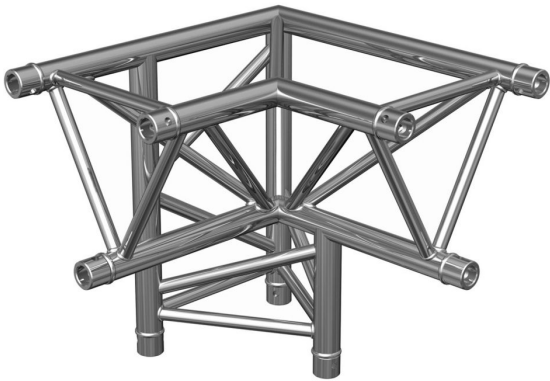

AG29-033

Référence: H3254

295,00 € inc. VAT

Angle Trio 3 directions 90° top bottom right **Supplied with 2x connection kits**

- 50 mm tubes
- 16 mm threads
- Triangular section with 240 mm distance between each tube (290 mm outside)
- Taper pin and key assembly
- Angle - 3 directions: 90
- Usage: horizontal/vertical junction, left, point down
- Maximum dimensions: 500 mm x 500 mm

- Manufactured to ISO DIN 4113 and TÜV standards.
- Aluminium alloy structure (EN AW 6082 T6).
- The use of conical joints and wedges allows a very fast implementation of all types of configurations combining a great robustness with an irreproachable stability. Disassembly is also quick and easy.

Caractéristiques

Brand	ConteStage
Finish colour	Silver
Family	Triangular 290
Truss	Corners

Galerie photos

 **hitmusic**
Fabrique sensorielle

www.hitmusic.eu/en/