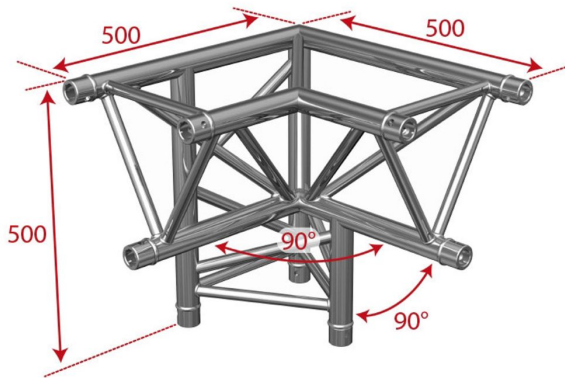

AG29-033

Référence: H3254

295,00 € inc. VAT

Angle Trio 3 directions 90° top bottom right **Supplied with 2x connection kits**

- 50 mm tubes
- 16 mm threads
- Triangular section with 240 mm distance between each tube (290 mm outside)
- Taper pin and key assembly
- Angle - 3 directions: 90
- Usage: horizontal/vertical junction, left, point down
- Maximum dimensions: 500 mm x 500 mm

- Manufactured to ISO DIN 4113 and TÜV standards.
- Aluminium alloy structure (EN AW 6082 T6).
- The use of conical joints and wedges allows a very fast implementation of all types of configurations combining a great robustness with an irreproachable stability. Disassembly is also quick and easy.

Caractéristiques

Brand	ConteStage
Finish colour	Silver
Family	Triangular 290
Truss	Corners

Galerie photos

 **hitmusic**
Fabrique sensorielle

www.hitmusic.eu/en/