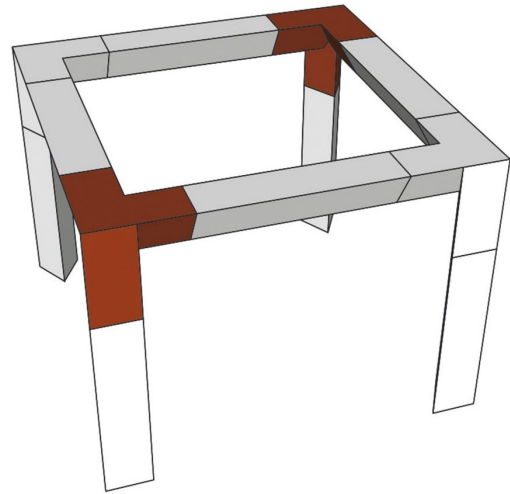

AG29-033

Référence: H3254

295,00 € inc. VAT

Angle Trio 3 directions 90° top bottom right **Supplied with 2x connection kits**

- 50 mm tubes
- 16 mm threads
- Triangular section with 240 mm distance between each tube (290 mm outside)
- Taper pin and key assembly
- Angle - 3 directions: 90
- Usage: horizontal/vertical junction, left, point down
- Maximum dimensions: 500 mm x 500 mm

- Manufactured to ISO DIN 4113 and TÜV standards.
- Aluminium alloy structure (EN AW 6082 T6).
- The use of conical joints and wedges allows a very fast implementation of all types of configurations combining a great robustness with an irreproachable stability. Disassembly is also quick and easy.

Caractéristiques

Brand	ConteStage
Finish colour	Silver
Family	Triangular 290
Truss	Corners

Galerie photos

 **hitmusic**
Fabrique sensorielle

www.hitmusic.eu/en/