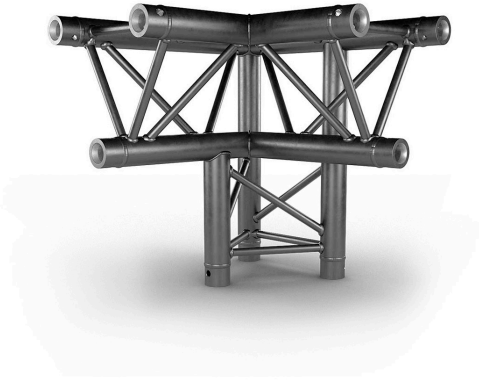

## AG29-034 BLK

299,00 € inc. VAT

Angle Trio  
3 directions 90° top bottom left

Supplied with 2x connection kits

---

SKU: H11289

Categories: [TRIO 290](#)

EAN13 : 3662009023915

brand ConteStage

- 50 mm tubes
- 16 mm threads
- Triangular section with 240 mm distance between each tube (290 mm outside)
- Taper pin and key assembly
- Angle - 3 directions: 90
- Application: horizontal/vertical junction, straight, point down
- Maximum dimensions: 500 mm x 500 mm
- Manufactured to ISO DIN 4113 and TÜV standards.
- Aluminium alloy structure (EN AW 6082 T6).
- The use of conical joints and wedges allows a very fast implementation of all types of configurations combining a great robustness with an irreproachable stability. Disassembly is also quick and easy.