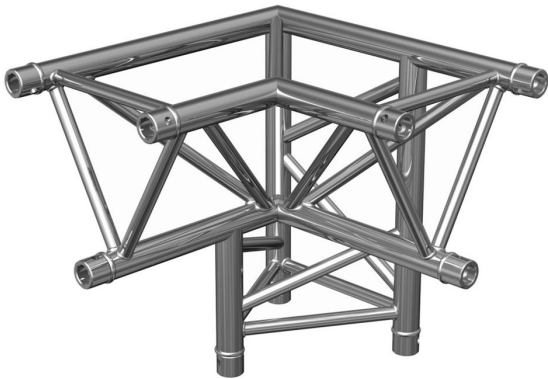

AG29-034

Référence: H3255

295,00 € inc. VAT

Angle Trio 3 directions 90° top bottom left **Supplied with 2x connection kits**

- 50 mm tubes
- 16 mm threads
- Triangular section with 240 mm distance between each tube (290 mm outside)
- Taper pin and key assembly
- Angle - 3 directions: 90
- Application: horizontal/vertical junction, straight, point down
- Maximum dimensions: 500 mm x 500 mm

- Manufactured to ISO DIN 4113 and TÜV standards.
- Aluminium alloy structure (EN AW 6082 T6).
- The use of conical joints and wedges allows a very fast implementation of all types of configurations combining a great robustness with an irreproachable stability. Disassembly is also quick and easy.

Caractéristiques

Brand	ConteStage
Finish colour	Silver
Family	Triangular 290
Truss	Corners

Galerie photos

 **hitmusic**
Fabrique sensorielle

www.hitmusic.eu/en/