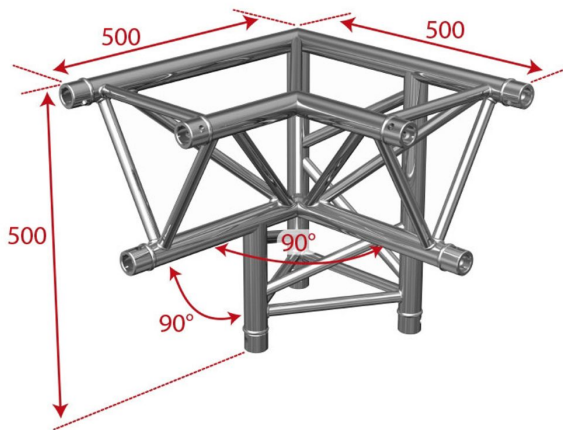

AG29-034

Référence: H3255

295,00 € inc. VAT

Angle Trio 3 directions 90° top bottom left **Supplied with 2x connection kits**

- 50 mm tubes
- 16 mm threads
- Triangular section with 240 mm distance between each tube (290 mm outside)
- Taper pin and key assembly
- Angle - 3 directions: 90
- Application: horizontal/vertical junction, straight, point down
- Maximum dimensions: 500 mm x 500 mm

- Manufactured to ISO DIN 4113 and TÜV standards.
- Aluminium alloy structure (EN AW 6082 T6).
- The use of conical joints and wedges allows a very fast implementation of all types of configurations combining a great robustness with an irreproachable stability. Disassembly is also quick and easy.

Caractéristiques

Brand	ConteStage
Finish colour	Silver
Family	Triangular 290
Truss	Corners

Galerie photos

 **hitmusic**
Fabrique sensorielle

www.hitmusic.eu/en/