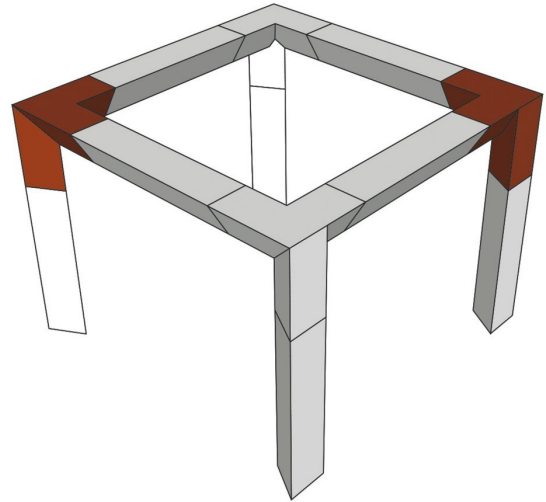

AG29-034

Référence: H3255

295,00 € inc. VAT

Angle Trio 3 directions 90° top bottom left **Supplied with 2x connection kits**

- 50 mm tubes
- 16 mm threads
- Triangular section with 240 mm distance between each tube (290 mm outside)
- Taper pin and key assembly
- Angle - 3 directions: 90
- Application: horizontal/vertical junction, straight, point down
- Maximum dimensions: 500 mm x 500 mm

- Manufactured to ISO DIN 4113 and TÜV standards.
- Aluminium alloy structure (EN AW 6082 T6).
- The use of conical joints and wedges allows a very fast implementation of all types of configurations combining a great robustness with an irreproachable stability. Disassembly is also quick and easy.

Caractéristiques

Brand	ConteStage
Finish colour	Silver
Family	Triangular 290
Truss	Corners

Galerie photos

 **hitmusic**
Fabrique sensorielle

www.hitmusic.eu/en/