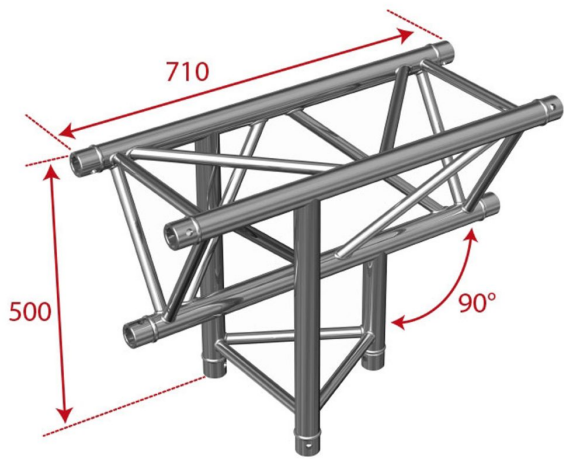

AG29-035

Référence: H3256

275,00 € inc. VAT

Vertical tee 290 mm 3 directions top down **Supplied with 2x connection kits**

- 50 mm tubes
- 16 mm threads
- Triangular section with 240 mm distance between each tube (290 mm outside)
- Taper pin and key assembly
- Tee - 3 directions
- Application: horizontal/vertical junction, point down with mast
- Maximum dimensions: 500 mm x 710 mm
- Weight: 7.2 kg

- Manufactured to ISO DIN 4113 and TÜV standards.
- Aluminium alloy structure (EN AW 6082 T6).
- The use of conical joints and wedges allows a very fast implementation of all types of configurations combining a great robustness with an irreproachable stability. Disassembly is also quick and easy.

Caractéristiques

Brand	ConteStage
Finish colour	Silver
Family	Triangular 290
Truss	Corners

Galerie photos

 **hitmusic**
Fabrique sensorielle

www.hitmusic.eu/en/