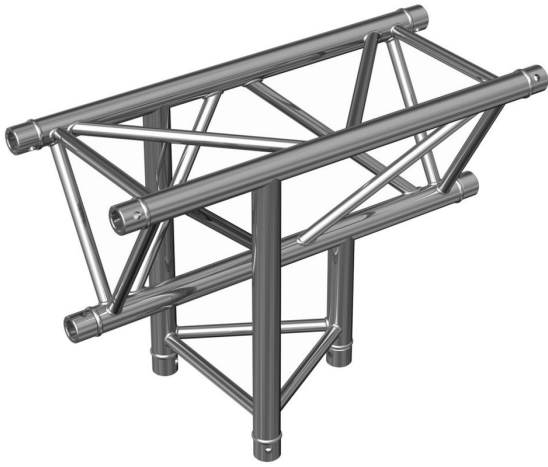

AG29-035

Référence: H3256

275,00 € inc. VAT

Vertical tee 290 mm 3 directions top down **Supplied with 2x connection kits**

- 50 mm tubes
- 16 mm threads
- Triangular section with 240 mm distance between each tube (290 mm outside)
- Taper pin and key assembly
- Tee - 3 directions
- Application: horizontal/vertical junction, point down with mast
- Maximum dimensions: 500 mm x 710 mm
- Weight: 7.2 kg

- Manufactured to ISO DIN 4113 and TÜV standards.
- Aluminium alloy structure (EN AW 6082 T6).
- The use of conical joints and wedges allows a very fast implementation of all types of configurations combining a great robustness with an irreproachable stability. Disassembly is also quick and easy.

Caractéristiques

Brand	ConteStage
Finish colour	Silver
Family	Triangular 290
Truss	Corners

Galerie photos

 **hitmusic**
Fabrique sensorielle

www.hitmusic.eu/en/