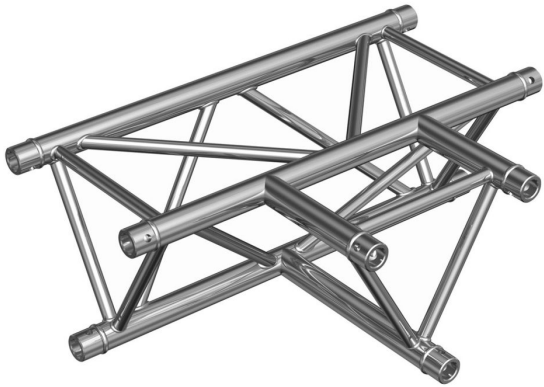

AG29-036

Référence: H3257

275,00 € inc. VAT

Horizontal tee 290 mm 3 directions 90°. **Supplied with 2x connection kits**

- 50 mm tubes
- 16 mm threads
- Triangular section with 240 mm distance between each tube (290 mm outside)
- Taper pin and key assembly
- Tee - 3 directions
- Application: horizontal joint, point down
- Maximum dimensions: 500 mm x 710 mm
- Weight: 7.2 kg

- Manufactured to ISO DIN 4113 and TÜV standards.
- Aluminium alloy structure (EN AW 6082 T6).
- The use of conical joints and wedges allows a very fast implementation of all types of configurations combining a great robustness with an irreproachable stability. Disassembly is also quick and easy.

Caractéristiques

Brand	ConteStage
Finish colour	Silver
Family	Triangular 290
Truss	Corners

Galerie photos

 **hitmusic**
Fabrique sensorielle

www.hitmusic.eu/en/