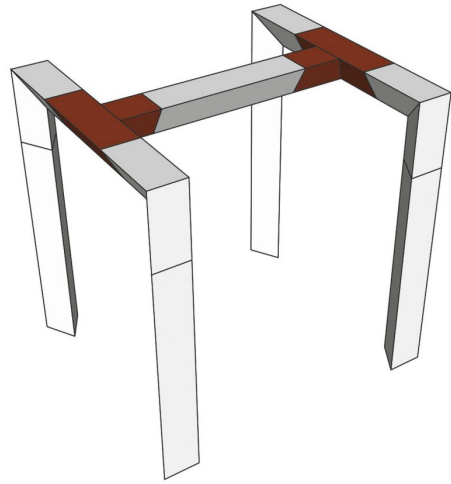

AG29-036

Référence: H3257

275,00 € inc. VAT

Horizontal tee 290 mm 3 directions 90°. **Supplied with 2x connection kits**

- 50 mm tubes
- 16 mm threads
- Triangular section with 240 mm distance between each tube (290 mm outside)
- Taper pin and key assembly
- Tee - 3 directions
- Application: horizontal joint, point down
- Maximum dimensions: 500 mm x 710 mm
- Weight: 7.2 kg

- Manufactured to ISO DIN 4113 and TÜV standards.
- Aluminium alloy structure (EN AW 6082 T6).
- The use of conical joints and wedges allows a very fast implementation of all types of configurations combining a great robustness with an irreproachable stability. Disassembly is also quick and easy.

Caractéristiques

Brand	ConteStage
Finish colour	Silver
Family	Triangular 290
Truss	Corners

Galerie photos

 **hitmusic**
Fabrique sensorielle

www.hitmusic.eu/en/