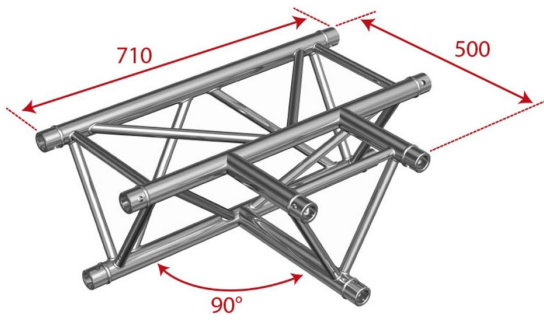

AG29-036

Référence: H3257

275,00 € inc. VAT

Horizontal tee 290 mm 3 directions 90°. **Supplied with 2x connection kits**

- 50 mm tubes
- 16 mm threads
- Triangular section with 240 mm distance between each tube (290 mm outside)
- Taper pin and key assembly
- Tee - 3 directions
- Application: horizontal joint, point down
- Maximum dimensions: 500 mm x 710 mm
- Weight: 7.2 kg

- Manufactured to ISO DIN 4113 and TÜV standards.
- Aluminium alloy structure (EN AW 6082 T6).
- The use of conical joints and wedges allows a very fast implementation of all types of configurations combining a great robustness with an irreproachable stability. Disassembly is also quick and easy.

Caractéristiques

Brand	ConteStage
Finish colour	Silver
Family	Triangular 290
Truss	Corners

Galerie photos

 **hitmusic**
Fabrique sensorielle

www.hitmusic.eu/en/