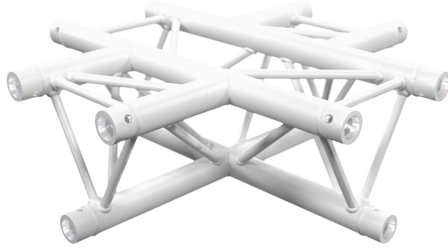

AG29-041 W

369,00 € inc. VAT

Cross 290 mm
4 directions

Delivered with 3x junction kits

SKU: H11476

Categories: [TRIO 290](#)

EAN13 : 3662009025780

brand ConteStage

- 50 mm tubes
- 16 mm threads
- Triangular section with 240 mm distance between each tube (290 mm outside)
- Taper pin and key assembly
- Cross 4 directions
- Application: horizontal joint, point down
- Maximum dimensions: 710 mm x 710 mm
- Weight: 9.6 kg
- Manufactured to ISO DIN 4113 and TÜV standards.
- Aluminium alloy structure (EN AW 6082 T6).
- The use of conical joints and wedges allows a very fast implementation of all types of configurations combining a great robustness with an irreproachable stability. Disassembly is also quick and easy.

INFORMATIONS COMPLÉMENTAIRES

Brand	ConteStage
Finish colour	White
Family	Triangular 290
Truss	Corners

GALERIE D'IMAGES