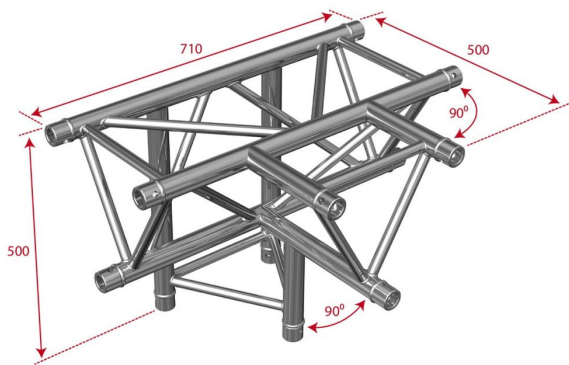

AG29-042

Référence: H3259

329,00 € inc. VAT

Tee 290 mm 4 directions top down **Delivered with 3x junction kits**

- 50 mm tubes
- 16 mm threads
- Triangular section with 240 mm distance between each tube (290 mm outside)
- Taper pin and key assembly
- Tee + mast - 4 directions
- Use : horizontal tee + vertical mast junction
- Maximum dimensions: 500 mm x 710 mm

- Manufactured to ISO DIN 4113 and TÜV standards.
- Aluminium alloy structure (EN AW 6082 T6).
- The use of conical joints and wedges allows a very fast implementation of all types of configurations combining a great robustness with an irreproachable stability. Disassembly is also quick and easy.

Caractéristiques

Brand	ConteStage
Finish colour	Silver
Family	Triangular 290
Truss	Corners

Galerie photos

 **hitmusic**
Fabrique sensorielle

www.hitmusic.eu/en/