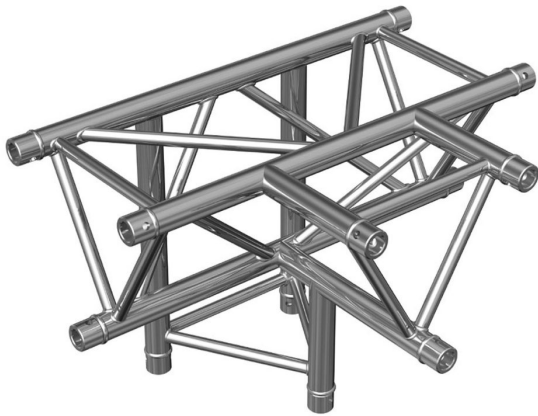

AG29-042

Référence: H3259

329,00 € inc. VAT

Tee 290 mm 4 directions top down **Delivered with 3x junction kits**

- 50 mm tubes
- 16 mm threads
- Triangular section with 240 mm distance between each tube (290 mm outside)
- Taper pin and key assembly
- Tee + mast - 4 directions
- Use : horizontal tee + vertical mast junction
- Maximum dimensions: 500 mm x 710 mm

- Manufactured to ISO DIN 4113 and TÜV standards.
- Aluminium alloy structure (EN AW 6082 T6).
- The use of conical joints and wedges allows a very fast implementation of all types of configurations combining a great robustness with an irreproachable stability. Disassembly is also quick and easy.

Caractéristiques

Brand	ConteStage
Finish colour	Silver
Family	Triangular 290
Truss	Corners

Galerie photos

 **hitmusic**
Fabrique sensorielle

www.hitmusic.eu/en/