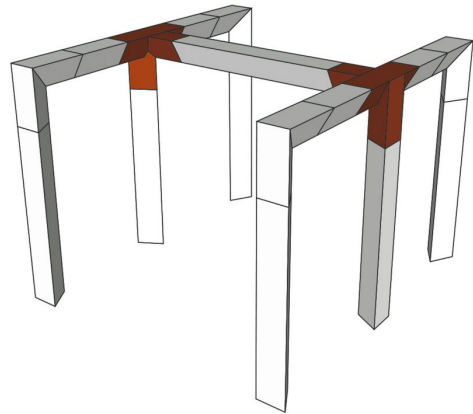

AG29-042

Référence: H3259

329,00 € inc. VAT

Tee 290 mm 4 directions top down **Delivered with 3x junction kits**

- 50 mm tubes
- 16 mm threads
- Triangular section with 240 mm distance between each tube (290 mm outside)
- Taper pin and key assembly
- Tee + mast - 4 directions
- Use : horizontal tee + vertical mast junction
- Maximum dimensions: 500 mm x 710 mm

- Manufactured to ISO DIN 4113 and TÜV standards.
- Aluminium alloy structure (EN AW 6082 T6).
- The use of conical joints and wedges allows a very fast implementation of all types of configurations combining a great robustness with an irreproachable stability. Disassembly is also quick and easy.

Caractéristiques

Brand	ConteStage
Finish colour	Silver
Family	Triangular 290
Truss	Corners

Galerie photos

 **hitmusic**
Fabrique sensorielle

www.hitmusic.eu/en/