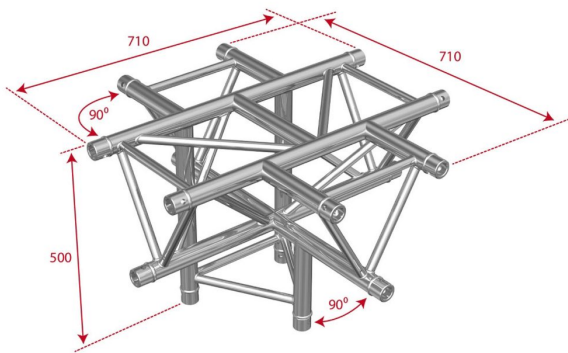

AG29-053

Référence: H4212

499,00 € inc. VAT

Cross 290 mm 4 directions plus foot **Delivered with 3x junction kits**

- 50 mm tubes
- 16 mm threads
- Triangular section with 240 mm distance between each tube (290 mm outside)
- Taper pin and key assembly
- Cross + mat - 5 directions
- Use: horizontal cross + vertical mast junction
- Maximum dimensions: 710 mm x 710 mm

- Manufactured to ISO DIN 4113 and TÜV standards.
- Aluminium alloy structure (EN AW 6082 T6).
- The use of conical joints and wedges allows a very fast implementation of all types of configurations combining a great robustness with an irreproachable stability. Disassembly is also quick and easy.

Caractéristiques

Brand	ConteStage
Finish colour	Silver
Family	Triangular 290
Truss	Corners

Galerie photos

 **hitmusic**
Fabrique sensorielle

www.hitmusic.eu/en/