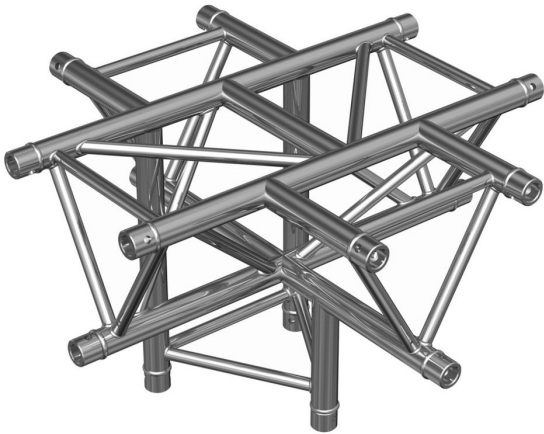

AG29-053

Référence: H4212

499,00 € inc. VAT

Cross 290 mm 4 directions plus foot **Delivered with 3x junction kits**

- 50 mm tubes
- 16 mm threads
- Triangular section with 240 mm distance between each tube (290 mm outside)
- Taper pin and key assembly
- Cross + mat - 5 directions
- Use: horizontal cross + vertical mast junction
- Maximum dimensions: 710 mm x 710 mm

- Manufactured to ISO DIN 4113 and TÜV standards.
- Aluminium alloy structure (EN AW 6082 T6).
- The use of conical joints and wedges allows a very fast implementation of all types of configurations combining a great robustness with an irreproachable stability. Disassembly is also quick and easy.

Caractéristiques

Brand	ConteStage
Finish colour	Silver
Family	Triangular 290
Truss	Corners

Galerie photos

 **hitmusic**
Fabrique sensorielle

www.hitmusic.eu/en/