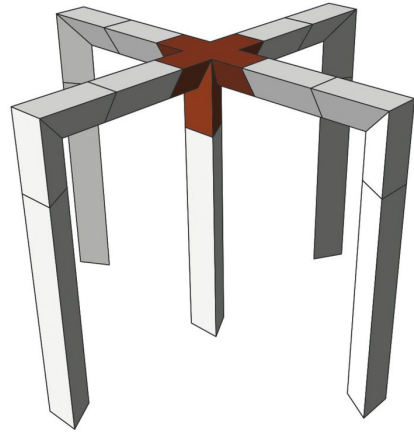

AG29-053

Référence: H4212

499,00 € inc. VAT

Cross 290 mm 4 directions plus foot **Delivered with 3x junction kits**

- 50 mm tubes
- 16 mm threads
- Triangular section with 240 mm distance between each tube (290 mm outside)
- Taper pin and key assembly
- Cross + mat - 5 directions
- Use: horizontal cross + vertical mast junction
- Maximum dimensions: 710 mm x 710 mm

- Manufactured to ISO DIN 4113 and TÜV standards.
- Aluminium alloy structure (EN AW 6082 T6).
- The use of conical joints and wedges allows a very fast implementation of all types of configurations combining a great robustness with an irreproachable stability. Disassembly is also quick and easy.

Caractéristiques

Brand	ConteStage
Finish colour	Silver
Family	Triangular 290
Truss	Corners

Galerie photos

 **hitmusic**
Fabrique sensorielle

www.hitmusic.eu/en/