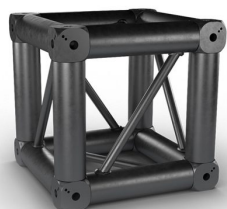

Galerie photos

---

hitmusic
Fabrique sensorielle

www.hitmusic.eu/en/