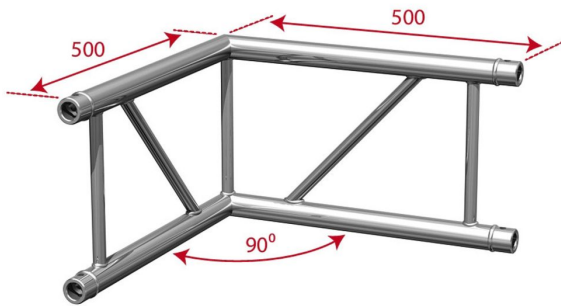

Galerie photos