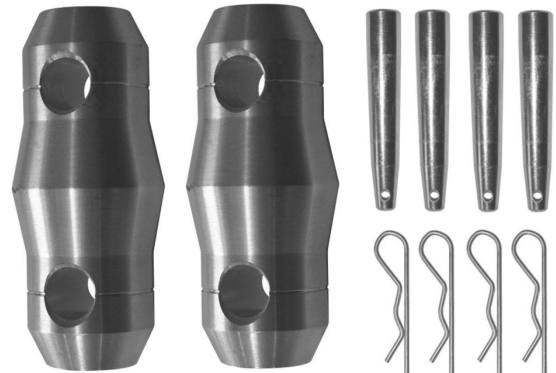

Galerie photos