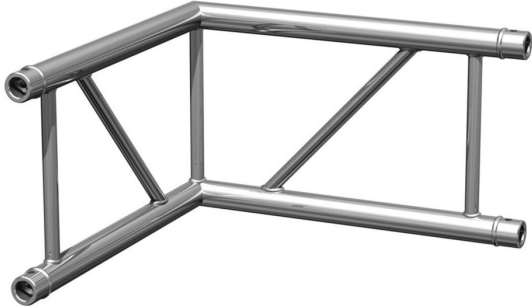

Galerie photos