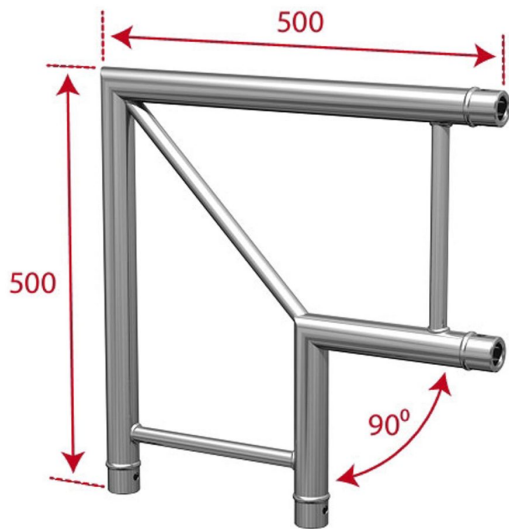

Galerie photos