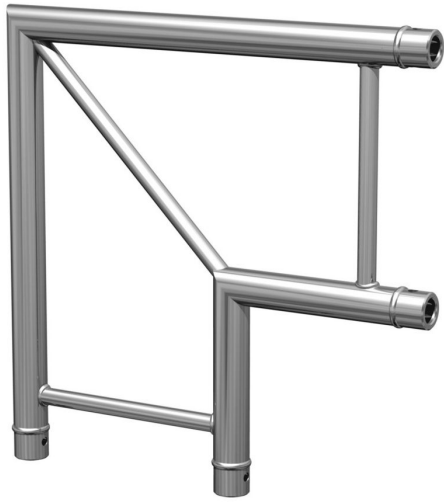

Galerie photos