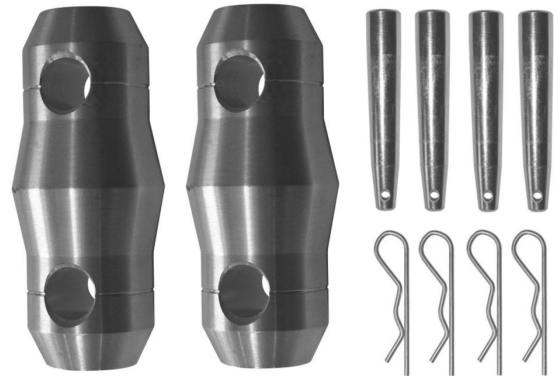

Galerie photos