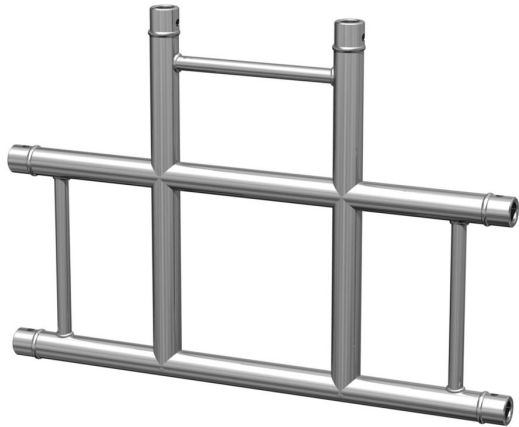

Galerie photos