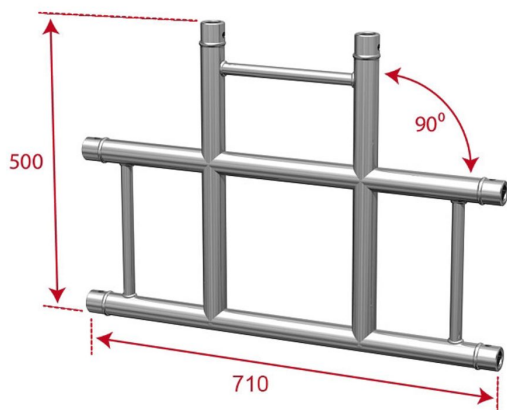

Galerie photos