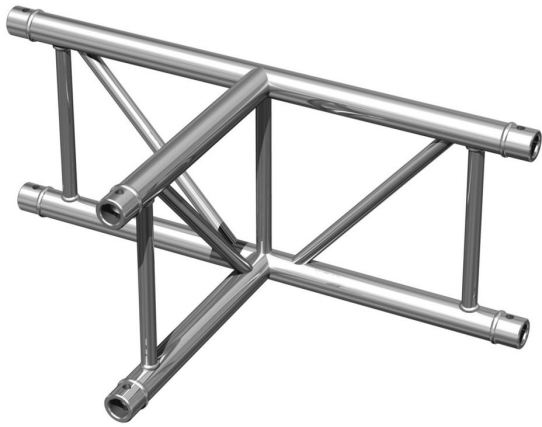

Galerie photos