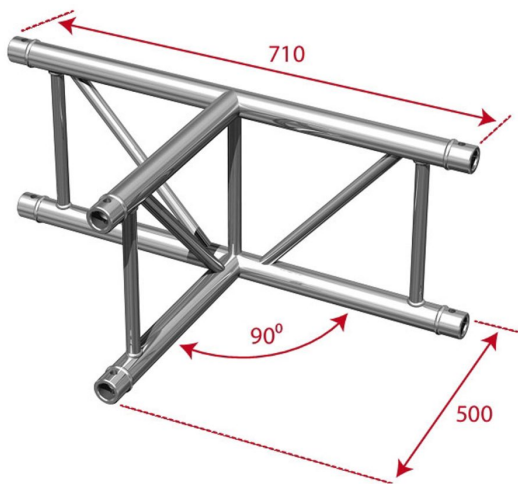

Galerie photos