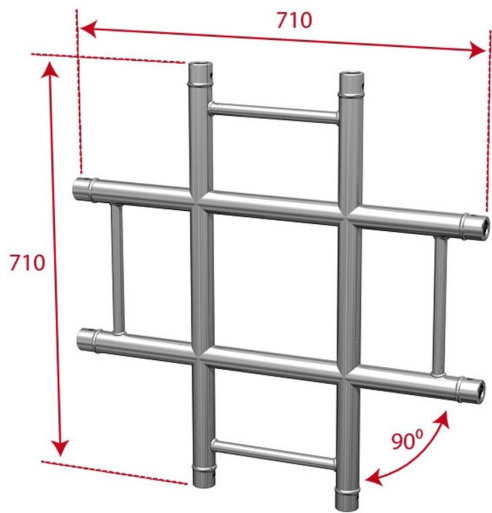

Galerie photos