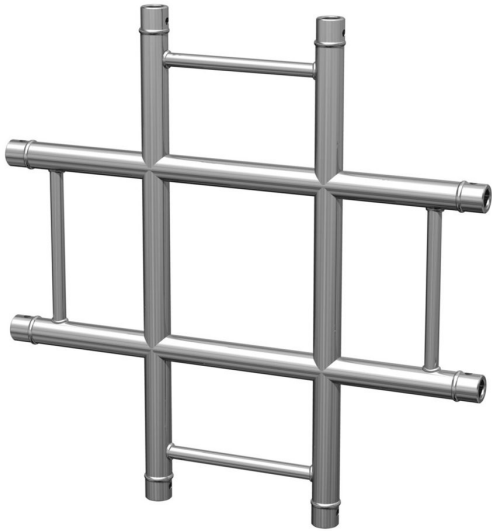

## **AGDUO29-05**

Référence: H10045

179,00 € inc. VAT

Scale angle 4-way 90° flat **Comes with 3x sleeve kits**

- 50 mm tubes
- 16 mm threads
- Scale of 240 mm distance between each tube (290 mm outside)
- Taper pin and key assembly
- Angle - 4 directions: 90
- Use: horizontal or vertical connection
- Maximum dimensions: 71 cm x 71 cm

Manufactured to ISO DIN 4113 and TÜV standards.

Aluminium alloy ladder (EN AW 6082 T6) of 50 mm diameter and 2 mm thickness.

Assembled with conical sleeves for fixed or mobile use.

### Caractéristiques

<b>Brand</b>	ConteStage
<b>Finish colour</b>	Silver
<b>Family</b>	Ladder 290
<b>Truss</b>	Corners

Galerie photos

---

 **hitmusic**  
*Fabrique sensorielle*

[www.hitmusic.eu/en/](http://www.hitmusic.eu/en/)