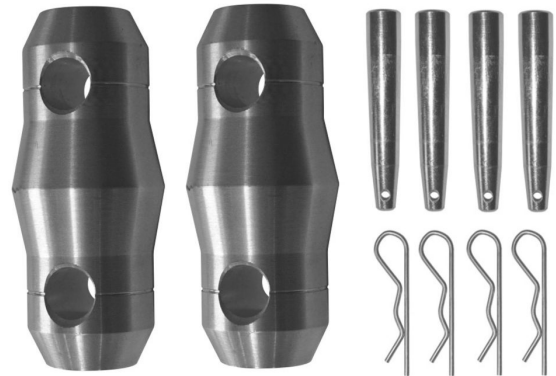

## **AGDUO29-05**

Référence: H10045

179,00 € inc. VAT

Scale angle 4-way 90° flat **Comes with 3x sleeve kits**

- 50 mm tubes
- 16 mm threads
- Scale of 240 mm distance between each tube (290 mm outside)
- Taper pin and key assembly
- Angle - 4 directions: 90
- Use: horizontal or vertical connection
- Maximum dimensions: 71 cm x 71 cm

Manufactured to ISO DIN 4113 and TÜV standards.

Aluminium alloy ladder (EN AW 6082 T6) of 50 mm diameter and 2 mm thickness.

Assembled with conical sleeves for fixed or mobile use.

### Caractéristiques

<b>Brand</b>	ConteStage
<b>Finish colour</b>	Silver
<b>Family</b>	Ladder 290
<b>Truss</b>	Corners

Galerie photos

---

 **hitmusic**  
*Fabrique sensorielle*

[www.hitmusic.eu/en/](http://www.hitmusic.eu/en/)