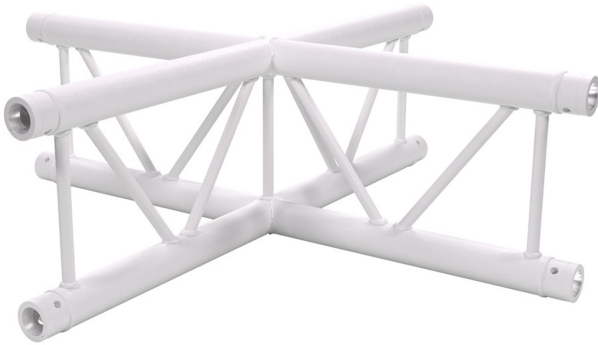

## AGDUO29-06 W

269,00 € inc. VAT

Scale angle  
4-way 90° flat

Comes with 3x sleeve kits

SKU: H11453

Categories: [DUO 290](#)

EAN13 : 3662009025551

brand ConteStage

- 50 mm tubes
- 16 mm threads
- Scale of 240 mm distance between each tube (290 mm outside)
- Taper pin and key assembly
- Angle - 4 directions: 90
- Use: horizontal or vertical connection
- Maximum dimensions: 71 cm x 71 cm

Manufactured to ISO DIN 4113 and TÜV standards.

Aluminium alloy ladder (EN AW 6082 T6) of 50 mm diameter and 2 mm thickness.

Assembled with conical sleeves for fixed or mobile use.

## INFORMATIONS COMPLÉMENTAIRES

<b>Brand</b>	ConteStage
<b>Finish colour</b>	White
<b>Family</b>	Ladder 290
<b>Truss</b>	Corners