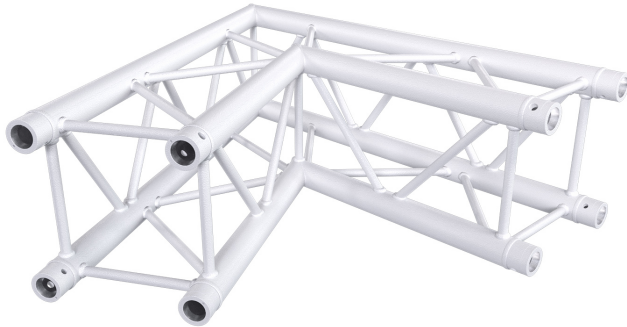

AGQUA-01 W

479,00 € inc. VAT

Angle Quatro

2-way 100cm 60° - White finish

Supplied with 1x connection kit

SKU: H11516

Categories: [QUA 290](#)

EAN13 : 3662009025940

brand ConteStage

- 50 mm tubes
- 16 mm threads
- Square section of 240 mm between each tube (290 mm outside)
- Taper pin and key assembly
- Angle - 2 directions: 60
- Application: horizontal junction
- Maximum dimensions: 100 cm x 100 cm

Manufactured to ISO DIN 4113 and TÜV standards.

Aluminum alloy structure (EN AW 6082 T6) of 50 mm diameter and 2 mm thickness.

Square section to support larger loads, assembled with conical sleeves.

INFORMATIONS COMPLÉMENTAIRES

Brand	ConteStage
Finish colour	White
Family	Square 290
Truss	Corners

GALERIE D'IMAGES