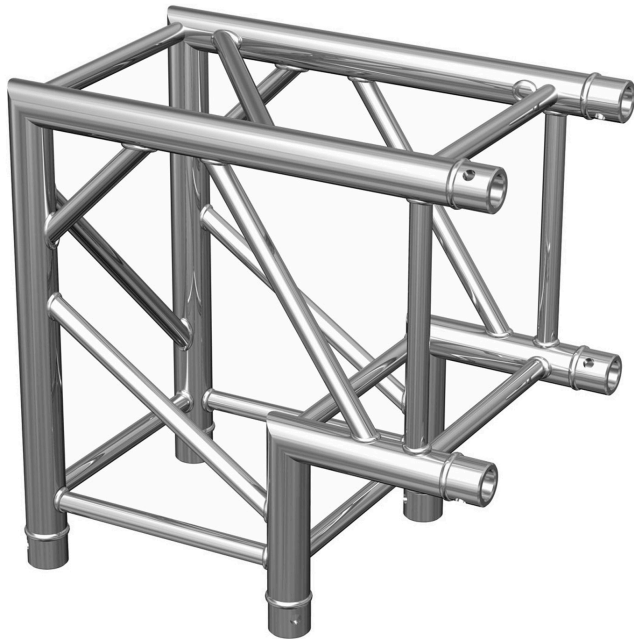

## AGQUA-02

245,00 € inc. VAT

Angle Quatro

2 directions 50 cm 90° - Aluminium finish

Supplied with 1x connection kit

SKU: H10054

Categories: [QUA 290](#)

EAN13 : 3662009011790

brand ConteStage

- 50 mm tubes
- 16 mm threads
- Square section of 240 mm between each tube (290 mm outside)
- Taper pin and key assembly
- Angle - 2 directions: 90
- Application: horizontal junction
- Maximum dimensions: 50 cm x 50 cm

Manufactured to ISO DIN 4113 and TÜV standards.

Aluminum alloy structure (EN AW 6082 T6) of 50 mm diameter and 2 mm thickness.

Square section to support larger loads, assembled with conical sleeves.

## INFORMATIONS COMPLÉMENTAIRES

<b>Brand</b>	ConteStage
<b>Finish colour</b>	Aluminium
<b>Family</b>	Square 290
<b>Truss</b>	Corners