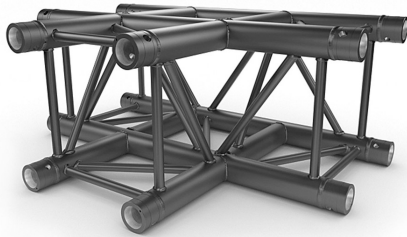

AGQUA-05 BLK

419,00 € inc. VAT

Angle Quatro

3 directions 90° - Black finish

Supplied with 2x connection kits

SKU: H11000

Categories: [QUA 290](#)

EAN13 : 3662009020587

brand ConteStage

- 50 mm tubes
- 16 mm threads
- Square section of 240 mm between each tube (290 mm outside)
- Taper pin and key assembly
- Angle - 3 directions: 90
- Use: horizontal or vertical connection
- Maximum dimensions: 71 cm x 50 cm

Manufactured to ISO DIN 4113 and TÜV standards.

Aluminum alloy structure (EN AW 6082 T6) of 50 mm diameter and 2 mm thickness.

Square section to support larger loads, assembled with conical sleeves.

INFORMATIONS COMPLÉMENTAIRES

Brand	ConteStage
Finish colour	Black
Family	Square 290
Truss	Corners

GALERIE D'IMAGES