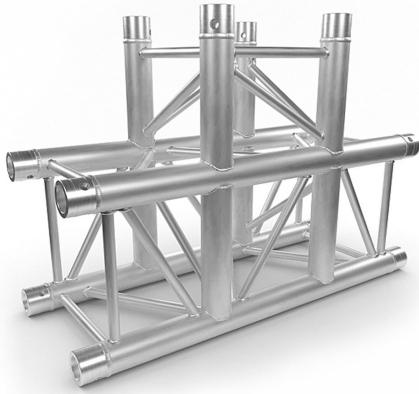

AGQUA-05

359,00 € inc. VAT

Angle Quatro

3 directions 90°.

Supplied with 2x connection kits

SKU: H10057

Categories: [QUA 290](#)

EAN13 : 3662009011820

brand ConteStage

- 50 mm tubes
- 16 mm threads
- Square section of 240 mm between each tube (290 mm outside)
- Taper pin and key assembly
- Angle - 3 directions: 90
- Use: horizontal or vertical connection
- Maximum dimensions: 71 cm x 50 cm

Manufactured to ISO DIN 4113 and TÜV standards.

Aluminum alloy structure (EN AW 6082 T6) of 50 mm diameter and 2 mm thickness.

Square section to support larger loads, assembled with conical sleeves.

INFORMATIONS COMPLÉMENTAIRES

Brand	ConteStage
Finish colour	Aluminium
Family	Square 290
Truss	Corners

GALERIE D'IMAGES