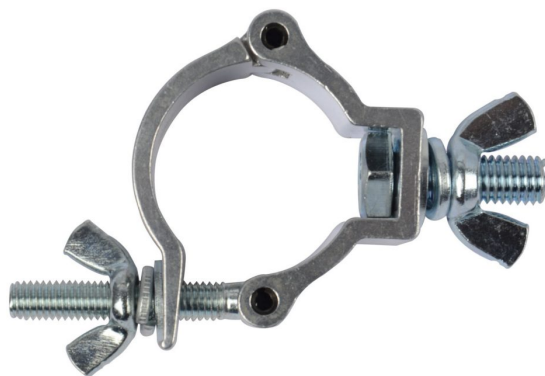

ALUCLAMP035s

Référence: H11086

7,70 € inc. VAT

Aluminum collar for 35 mm tube CMU 75 kg

- Material: AL6061-T6
- Width: 30 mm
- CMU (Maximum Working Load) : 75 kg
- For tubes with diameters between 35 and 40 mm
- Finish: Brushed aluminum

Caractéristiques

Brand	ConteStage
SWL	75 kg
Tube size	35 to 40 mm
Truss	Clamp

Galerie photos

 **hitmusic**
Fabrique sensorielle

www.hitmusic.eu/en/