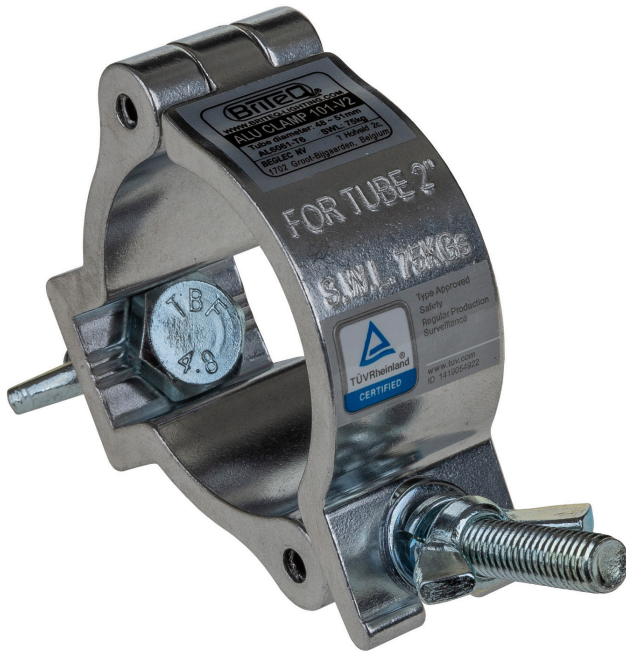

## ALUCLAMP101-V2

7,90 € inc. VAT

Aluminum collar for 48~51 mm tube  
CMU 75 kg

SKU: B02687

Categories: [Rigging](#)

EAN13 : 5420025626873

brand Briteq

- Material: AL6061-T6
- Width: 30 mm
- CMU (Maximum Working Load) : 75 kg
- For tubes with diameters between 48 and 51 mm
- Finish: Brushed aluminum

## INFORMATIONS COMPLÉMENTAIRES

<b>Brand</b>	Briteq
<b>SWL</b>	75 kg
<b>Tube size</b>	48 to 51 mm
<b>Truss</b>	Clamp

## GALERIE D'IMAGES

Type Approved  
Safety  
Regular Production  
Surveillance

[www.tuv.com](http://www.tuv.com)  
ID 1419054922