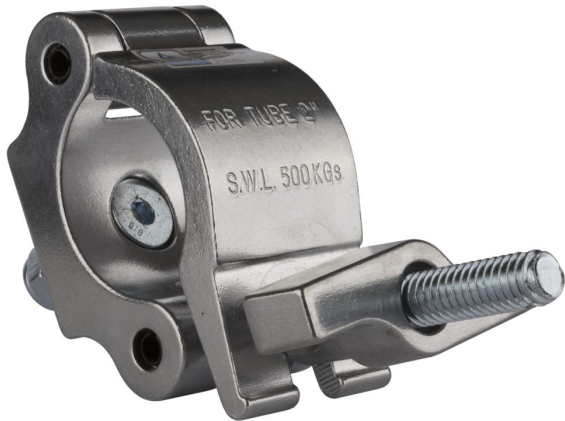

ALUCLAMP501-V2

Référence: B02681

18,00 € inc. VAT

Aluminium collar for 50 mm tube CMU 500 kg

- Material: AL6061-T6
- Width: 50 mm
- CMU (Maximum Working Load) : 500 kg
- For tubes with diameters between 48 and 51 mm
- Bolt M10
- Finish: Brushed aluminum

Caractéristiques

Brand	Briteq
SWL	500 kg
Tube size	48 to 51 mm
Truss	Clamp

Galerie photos

www.hitmusic.eu/en/