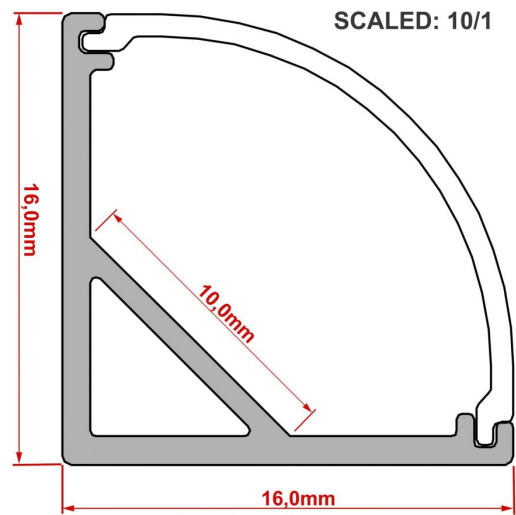

ALU-CORNER-15MM (2M)

Référence: B05376

25,90 € inc. VAT

Angle profile

- **Profile CORNER 15x15mm**

- Ideal to place in the corners but also under shelves to illuminate the interior of a cabinet.
- Ensures a good cooling of the "FlexiLED II" which increases the life span considerably.
- Easy to install: the FlexiLED II is glued into the profile.
- Equipped with a solid PMMA opal lens for perfect color mixing.

Caractéristiques

Brand	JB Systems
Length	2 m

Galerie photos

JBSYSTEMS Light **ALU-CORNER-15MM**
L=2m - OPAL COVER - 4 END CAPS