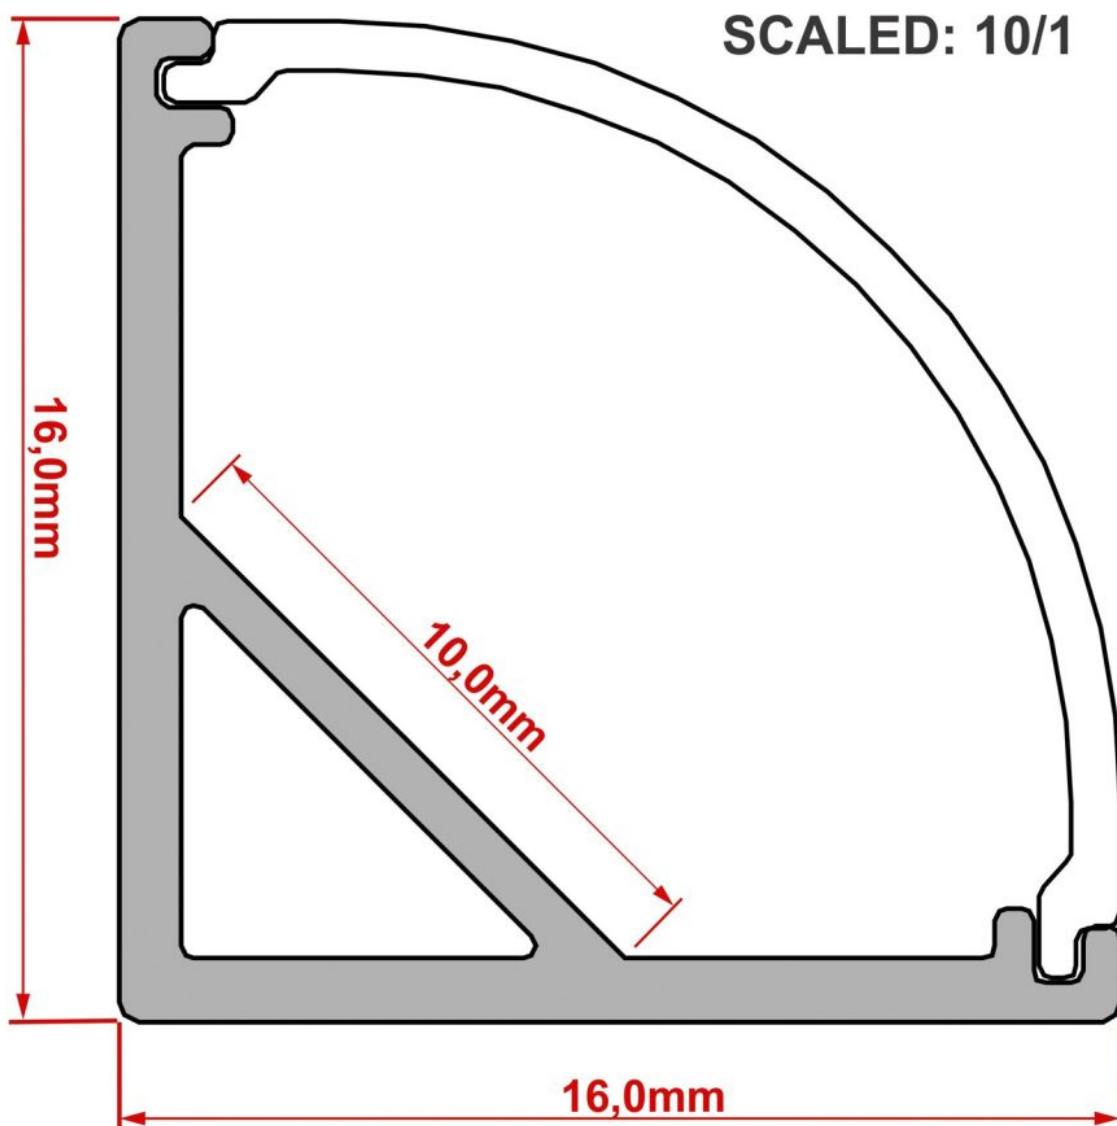

ALU-CORNER-15MM (2M)

Angle profile

Référence: B05376

25,90 € inc. VAT

- **Profile CORNER 15x15mm**

- Ideal to place in the corners but also under shelves to illuminate the interior of a cabinet.
- Ensures a good cooling of the "FlexiLED II" which increases the life span considerably.
- Easy to install: the FlexiLED II is glued into the profile.
- Equipped with a solid PMMA opal lens for perfect color mixing.

Caractéristiques

Brand	JB Systems
Length	2 m

Galerie photos

ALU-CORNER-15MM
L=2m ~ OPAL COVER ~ 4 END CAPS