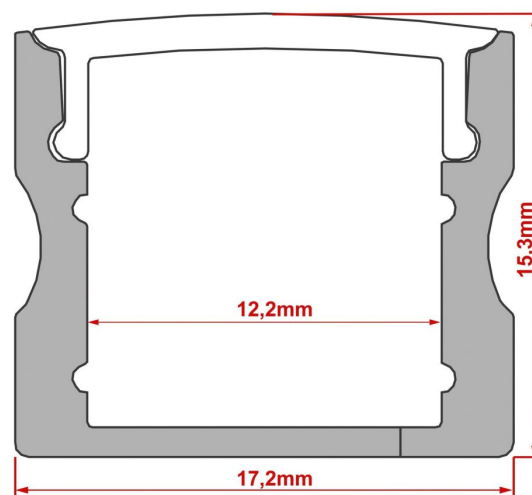

ALU-SURFACE-15MM (2M)

Référence: B05374

29,90 € inc. VAT

High profile

- **High profile 15mm**

- To be mounted on a surface, under shelves in cabinets, etc.
- Thanks to its greater height, the color mix is homogeneous and therefore perfectly suited for RGB strips.
- Also suitable for single color FlexiLEDs.
- Ensures a good cooling of the "FlexiLED II" which increases the life span considerably.
- Easy to install: the FlexiLED II is glued into the profile.
- Equipped with a solid PMMA opal lens for perfect color mixing.

Caractéristiques

Brand	JB Systems
Length	2 m

Galerie photos

JBSYSTEMS
Light

ALU-SURFACE-15MM
L=2m - OPAL COVER - 4 END CAPS

 **hitmusic**
Fabrique sensorielle

www.hitmusic.eu/en/