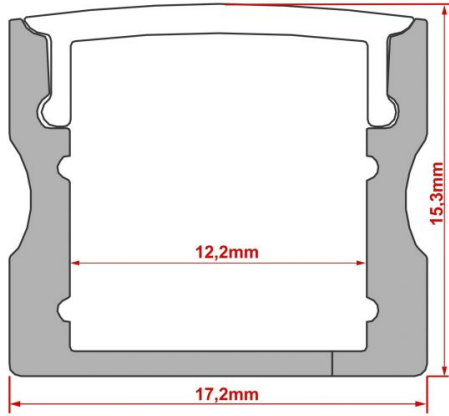

ALU-SURFACE-15MM (2M)

29,90 € inc. VAT

High profile

SKU: B05374

Categories: [Profiles](#)

EAN13 : 5420025653749

brand JB Systems

- **High profile 15mm**
 - To be mounted on a surface, under shelves in cabinets, etc.
 - Thanks to its greater height, the color mix is homogeneous and therefore perfectly suited for RGB strips.
 - Also suitable for single color FlexiLEDs.
- Ensures a good cooling of the "FlexiLED II" which increases the life span considerably.
- Easy to install: the FlexiLED II is glued into the profile.
- Equipped with a solid PMMA opal lens for perfect color mixing.

INFORMATIONS COMPLÉMENTAIRES

Brand	JB Systems
Length	2 m

GALERIE D'IMAGES

JBSYSTEMS
Light

ALU-SURFACE-15MM
L=2m - OPAL COVER - 4 END CAPS