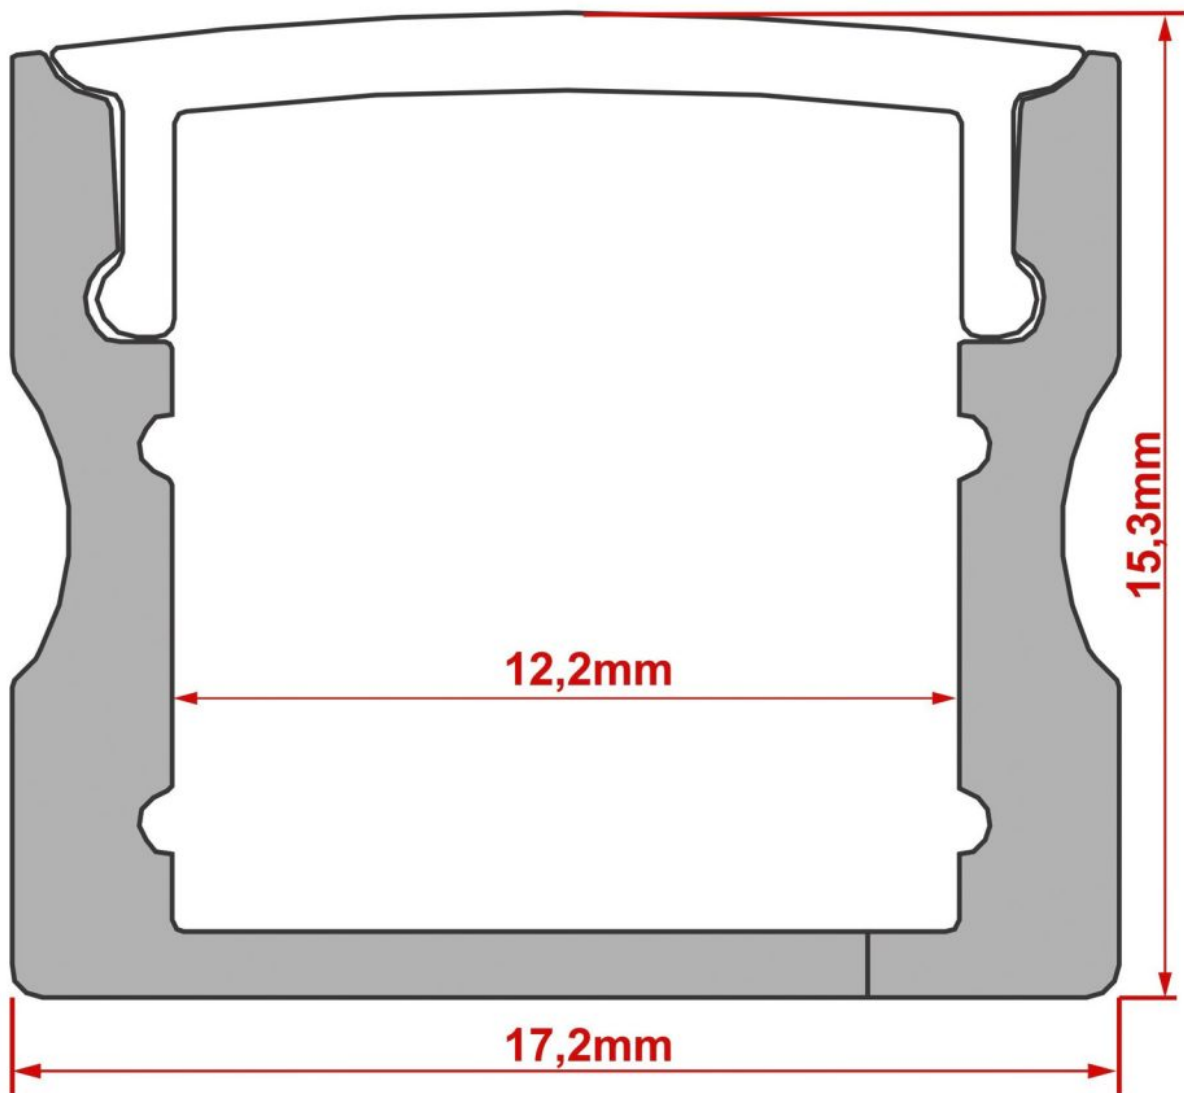

ALU-SURFACE-15MM (2M)

High profile

Référence: B05374

29,90 € inc. VAT

- **High profile 15mm**

- To be mounted on a surface, under shelves in cabinets, etc.
- Thanks to its greater height, the color mix is homogeneous and therefore perfectly suited for RGB strips.
- Also suitable for single color FlexiLEDs.
- Ensures a good cooling of the "FlexiLED II" which increases the life span considerably.
- Easy to install: the FlexiLED II is glued into the profile.
- Equipped with a solid PMMA opal lens for perfect color mixing.

Caractéristiques

Brand	JB Systems
Length	2 m

Galerie photos

JBSYSTEMS
Light

ALU-SURFACE-15MM
L=2m ~ OPAL COVER ~ 4 END CAPS