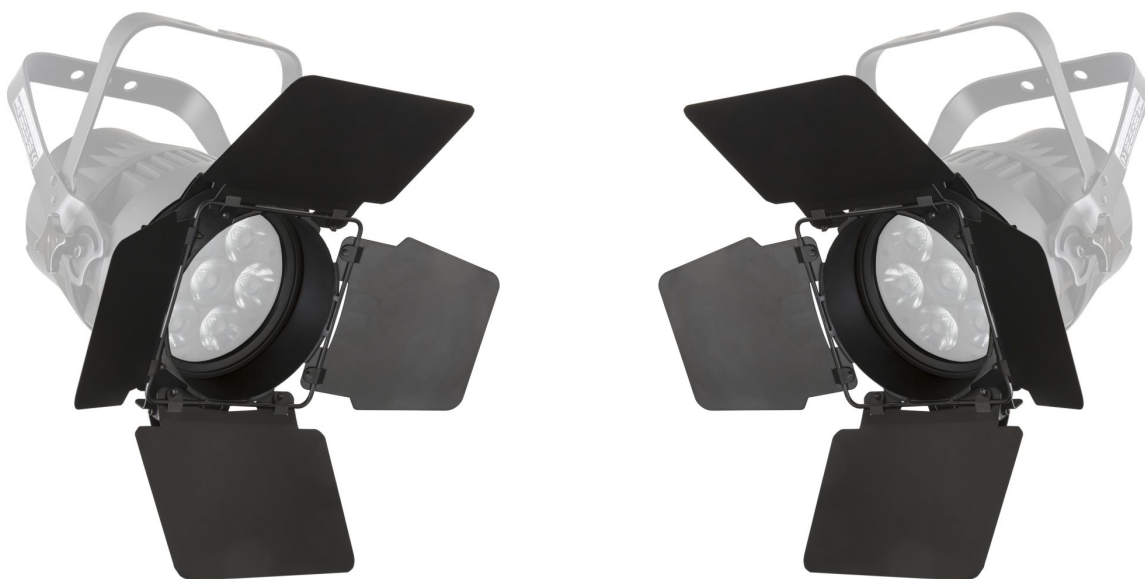

Galerie photos

---

hitmusic
Fabrique sensorielle

www.hitmusic.eu/en/