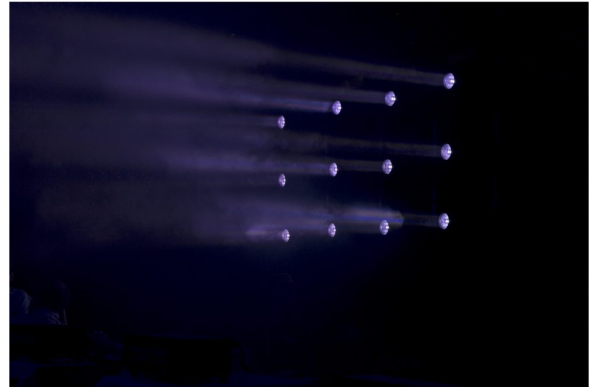

BEAM FURY-1

Référence: B04394

839,00 € inc. VAT

The combination of 60W RGBW LED and 4° high efficiency lens creates an extremely powerful single beam spotlight. It offers endless possibilities while remaining very easy to create amazing shows!

- The combination of 60W RGBW LED and 4° high efficiency lens creates an extremely powerful single beam spotlight. It offers endless possibilities while remaining very easy to create amazing shows!
- The ultra fast ENDLESS pan/tilt ROTATION with 16bit resolution make it an extraordinary tool for all kinds of spectacular shows! (a 270° tilt + 540°/630°pan conventional mode is also available)
- Thanks to the included 10° and 45° filters, this wonder can also be used as a wash light.
- RDM functionality for easy remote configuration: DMX addressing, channel mode, ...
- LED with very high refresh rate of 1200 Hz to avoid flickering in TV studios.
- The matrix LCD screen ensures easy navigation through the various configuration menus
- Choice of lamp behavior: halogen lamp (slow) or diode (fast)
- Four intensity variation curves: linear, square, inverted square, S-curve
- In case of DMX failure, the "all off" or "hold" modes will remain available.
- Lock function to prevent unwanted configuration changes.
- Individual white balance for each pixel to perfectly match the colors of multiple projectors.
- Factory default settings and personal settings can be stored/loaded.
- Neutrik PowerCon inputs/outputs: easy chaining of multiple units.
- 3 and 5 pin DMX inputs/outputs for maximum compatibility
- Equipped with Omega brackets for quick installation
- High efficiency and low energy consumption!

Caractéristiques

Brand	Briteq
Protection class	IP20
Controllable colours	RGBW
Function	Frost
Protocole	DMX, RDM
Lux	5 200 lux (4°) at 5 m
Power	60 W
Type de lampe	LED

Galerie photos

www.hitmusic.eu/en/