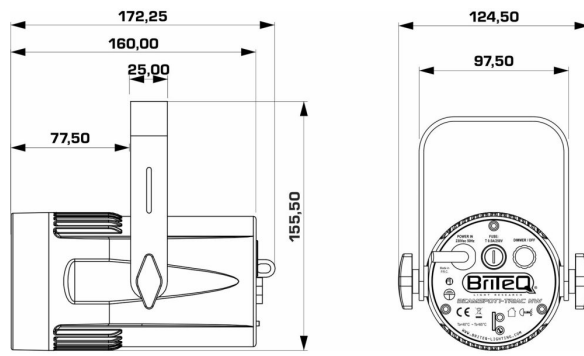

BEAMSPOT1-DMX NW

Référence: B04956

159,00 € inc. VAT

Compact and elegant 15W WHITE projector with a very narrow 4° lens.

- This compact and elegant 15W WHITE projector is equipped with a very narrow 4° lens, which makes it a very powerful tool for all kinds of applications: perfect for all kinds of effects on stage, but also for simply illuminating disco balls, etc.
- Thanks to the included 10° and 45° filters, this beauty can also be used in discos, exhibition stands, restaurants, stores, etc. (Perfect for lighting small objects and tables).
- Natural White 4500K with high CRI (>92) for natural colors.
- Two different DMX modes: 1 and 2 channels.
- RDM functionality for easy remote configuration: DMX addressing, channel mode,...
- The OLED display makes it easy to navigate the various configuration menus.
- Ready for TV studios: no cooling fan and 1200 Hz flicker-free LED refresh rate.
- Choice of lamp behavior: halogen lamp (slow) or diode (fast)
- Four intensity variation curves: linear, square, inverted square, S-curve
- In case of DMX failure, the "all off" or "hold" modes will remain available.
- Lock function to prevent unwanted configuration changes.
- Factory default settings and personal settings can be stored/loaded.
- 3-pin DMX I/O and Neutrik® PowerCON® I/O for easy daisy-chaining

Caractéristiques

Brand	Briteq
Controllable colours	Natural white
Protection class	IP20
Protocole	DMX, RDM

Galerie photos

www.hitmusic.eu/en/