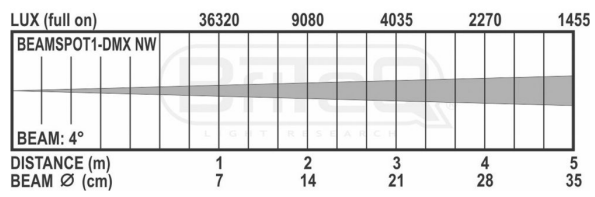

BEAMSPOT1-DMX NW

Référence: B04956

159,00 € inc. VAT

Compact and elegant 15W WHITE projector with a very narrow 4° lens.

- This compact and elegant 15W WHITE projector is equipped with a very narrow 4° lens, which makes it a very powerful tool for all kinds of applications: perfect for all kinds of effects on stage, but also for simply illuminating disco balls, etc.
- Thanks to the included 10° and 45° filters, this beauty can also be used in discos, exhibition stands, restaurants, stores, etc. (Perfect for lighting small objects and tables).
- Natural White 4500K with high CRI (>92) for natural colors.
- Two different DMX modes: 1 and 2 channels.
- RDM functionality for easy remote configuration: DMX addressing, channel mode,...
- The OLED display makes it easy to navigate the various configuration menus.
- Ready for TV studios: no cooling fan and 1200 Hz flicker-free LED refresh rate.
- Choice of lamp behavior: halogen lamp (slow) or diode (fast)
- Four intensity variation curves: linear, square, inverted square, S-curve
- In case of DMX failure, the "all off" or "hold" modes will remain available.
- Lock function to prevent unwanted configuration changes.
- Factory default settings and personal settings can be stored/loaded.
- 3-pin DMX I/O and Neutrik® PowerCON® I/O for easy daisy-chaining

Caractéristiques

Brand	Briteq
Controllable colours	Natural white
Protection class	IP20
Protocole	DMX, RDM

Galerie photos

www.hitmusic.eu/en/