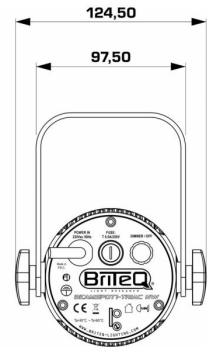

BEAMSPOT1-TRIAC NW

Référence: B04955

99,00 € inc. VAT

This compact and elegant 15W WHITE projector is the ideal direct replacement for the old PINSPOT PAR36 30watt, no modifications required!

- This compact and elegant 15W WHITE projector is the ideal direct replacement for the old PINSPOt PAR36 30watt, no modifications required!
- NO DMX: can be controlled with a traditional triac dimmer / triac light modulator or with the dimmer on the rear panel.
- Equipped with a very narrow 4° lens, which makes it a very powerful tool for all types of applications. (Perfect for lighting up disco balls!)
- Thanks to the included 10° and 45° filters, this beauty can be used in discotheques, exhibition booths, restaurants, stores, for lighting small objects, etc.
- Two versions are available:
 - [NW]Color temperature natural white 4500K with high color rendering index (>90).
 - [WW]Warm white color temperature 3200K with high color rendering index (>90).
- Fixed power cord with standard power plug (CEE 7/7) on the rear panel

Caractéristiques

Brand	Briteq
Controllable colours	Natural white
Protection class	IP20

Galerie photos

LUX (full on)	36320	9080	4035	2270	1455
BEAMSPOT1-TRIAC NW					
BEAM: 4°					
DISTANCE (m)	1	2	3	4	5
BEAM Ø (cm)	7	14	21	28	35