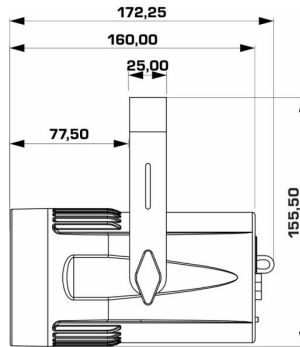

BEAMSPOT1-TRIAC NW

Référence: B04955

99,00 € inc. VAT

This compact and elegant 15W WHITE projector is the ideal direct replacement for the old PINSPOT PAR36 30watt, no modifications required!

- This compact and elegant 15W WHITE projector is the ideal direct replacement for the old PINSPOt PAR36 30watt, no modifications required!
- NO DMX: can be controlled with a traditional triac dimmer / triac light modulator or with the dimmer on the rear panel.
- Equipped with a very narrow 4° lens, which makes it a very powerful tool for all types of applications. (Perfect for lighting up disco balls!)
- Thanks to the included 10° and 45° filters, this beauty can be used in discotheques, exhibition booths, restaurants, stores, for lighting small objects, etc.
- Two versions are available:
 - [NW]Color temperature natural white 4500K with high color rendering index (>90).
 - [WW]Warm white color temperature 3200K with high color rendering index (>90).
- Fixed power cord with standard power plug (CEE 7/7) on the rear panel

Caractéristiques

Brand	Briteq
Controllable colours	Natural white
Protection class	IP20

Galerie photos

LUX (full on)	36320	9080	4035	2270	1455
BEAMSPOT1-TRIAC NW					
BEAM: 4°					
DISTANCE (m)	1	2	3	4	5
BEAM Ø (cm)	7	14	21	28	35