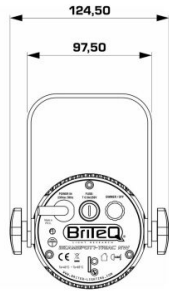

BEAMSPOT1-TRIAC NW

99,00 € inc. VAT

This compact and elegant 15W WHITE projector is the ideal direct replacement for the old PINSPOT PAR36 30watt, no modifications required!

SKU: B04955

Categories: [PAR projectors](#)

EAN13 : 5420025649551

brand Briteq

- This compact and elegant 15W WHITE projector is the ideal direct replacement for the old PINSPOT PAR36 30watt, no modifications required!
- NO DMX: can be controlled with a traditional triac dimmer / triac light modulator or with the dimmer on the rear panel.
- Equipped with a very narrow 4° lens, which makes it a very powerful tool for all types of applications. (Perfect for lighting up disco balls!)
- Thanks to the included 10° and 45° filters, this beauty can be used in discotheques, exhibition booths, restaurants, stores, for lighting small objects, etc.
- Two versions are available:
 - [NW]Color temperature natural white 4500K with high color rendering index (>90).
 - [WW]Warm white color temperature 3200K with high color rendering index (>90).
- Fixed power cord with standard power plug (CEE 7/7) on the rear panel

INFORMATIONS COMPLÉMENTAIRES

Brand	Briteq
Controllable colours	Natural white
Protection class	IP20

GALERIE D'IMAGES

LUX (full on)

BEAMSPOT1-TRIAC NW	1	2	3	4	5
LUX	36320	9080	4035	2270	1455

BEAM: 4°

DISTANCE (m)	1	2	3	4	5
BEAM Ø (cm)	7	14	21	28	35