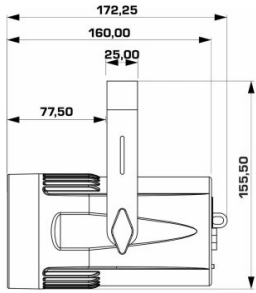

EAN13 : 5420025649551

brand Briteq

- This compact and elegant 15W WHITE projector is the ideal direct replacement for the old PINSPOT PAR36 30watt, no modifications required!
- NO DMX: can be controlled with a traditional triac dimmer / triac light modulator or with the dimmer on the rear panel.
- Equipped with a very narrow 4° lens, which makes it a very powerful tool for all types of applications. (Perfect for lighting up disco balls!)
- Thanks to the included 10° and 45° filters, this beauty can be used in discotheques, exhibition booths, restaurants, stores, for lighting small objects, etc.
- Two versions are available:
 - [NW]Color temperature natural white 4500K with high color rendering index (>90).
 - [WW]Warm white color temperature 3200K with high color rendering index (>90).
- Fixed power cord with standard power plug (CEE 7/7) on the rear panel

INFORMATIONS COMPLÉMENTAIRES

Brand	Briteq
Controllable colours	Natural white
Protection class	IP20

GALERIE D'IMAGES

LUX (full on)

BEAMSPOT1-TRIAC NW	1	2	3	4	5
LUX	36320	9080	4035	2270	1455

BEAM: 4°

DISTANCE (m)	1	2	3	4	5
BEAM Ø (cm)	7	14	21	28	35