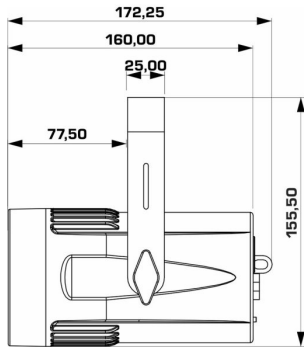

Galerie photos