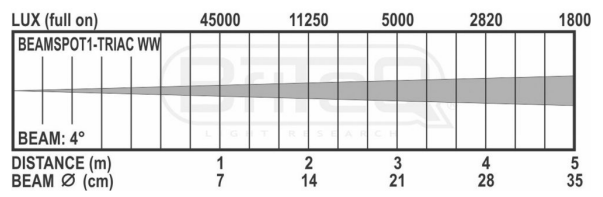

BEAMSPOT1-TRIAC WW

Référence: B04954

99,00 € inc. VAT

This compact and elegant 15W WHITE projector is the ideal direct replacement for the old PINSPOT PAR36 30watt, no modifications required!

- This compact and elegant 15W WHITE projector is the ideal direct replacement for the old PINSPOT PAR36 30watt, no modifications required!
- NO DMX: can be controlled with a traditional triac dimmer / triac light modulator or with the dimmer on the rear panel.
- Equipped with a very narrow 4° lens, which makes it a very powerful tool for all types of applications. (Perfect for lighting up disco balls!)
- Thanks to the included 10° and 45° filters, this beauty can be used in discotheques, exhibition booths, restaurants, stores, for lighting small objects, etc.
- Two versions are available:
 - NW: Color temperature natural white 4500K with high color rendering index (>90).
 - WW: Warm white color temperature 3200K with high color rendering index (>90).
- Fixed power cord with standard power plug (CEE 7/7) on the rear panel.

Caractéristiques

Brand	Briteq
Controllable colours	Warm white
Protection class	IP20

Galerie photos

 **hitmusic**
Fabrique sensorielle

www.hitmusic.eu/en/