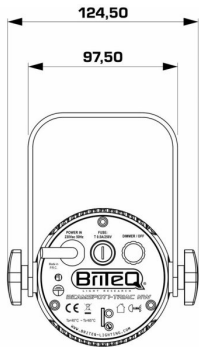

Galerie photos