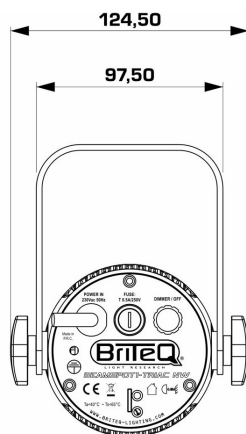

BEAMSPOT1-TRIAC WW

99,00 € inc. VAT

This compact and elegant 15W WHITE projector is the ideal direct replacement for the old PINSPOT PAR36 30watt, no modifications required!

SKU: B04954

Categories: [PAR projectors](#)

EAN13 : 5420025649544

brand Briteq

- This compact and elegant 15W WHITE projector is the ideal direct replacement for the old PINSPOT PAR36 30watt, no modifications required!
- NO DMX: can be controlled with a traditional triac dimmer / triac light modulator or with the dimmer on the rear panel.
- Equipped with a very narrow 4° lens, which makes it a very powerful tool for all types of applications. (Perfect for lighting up disco balls!)
- Thanks to the included 10° and 45° filters, this beauty can be used in discotheques, exhibition booths, restaurants, stores, for lighting small objects, etc.
- Two versions are available:
 - NW: Color temperature natural white 4500K with high color rendering index (>90).
 - WW: Warm white color temperature 3200K with high color rendering index (>90).
- Fixed power cord with standard power plug (CEE 7/7) on the rear panel.