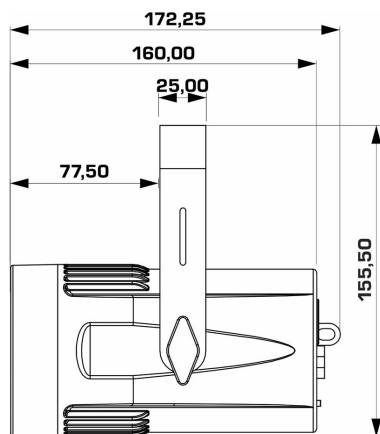

BEAMSPOT1-TRIAC WW

99,00 € inc. VAT

This compact and elegant 15W WHITE projector is the ideal direct replacement for the old PINSPOT PAR36 30watt, no modifications required!

SKU: B04954

Categories: [PAR projectors](#)

EAN13 : 5420025649544

brand Briteq

- This compact and elegant 15W WHITE projector is the ideal direct replacement for the old PINSPOT PAR36 30watt, no modifications required!
- NO DMX: can be controlled with a traditional triac dimmer / triac light modulator or with the dimmer on the rear panel.
- Equipped with a very narrow 4° lens, which makes it a very powerful tool for all types of applications. (Perfect for lighting up disco balls!)
- Thanks to the included 10° and 45° filters, this beauty can be used in discotheques, exhibition booths, restaurants, stores, for lighting small objects, etc.
- Two versions are available:
 - NW: Color temperature natural white 4500K with high color rendering index (>90).
 - WW: Warm white color temperature 3200K with high color rendering index (>90).
- Fixed power cord with standard power plug (CEE 7/7) on the rear panel.