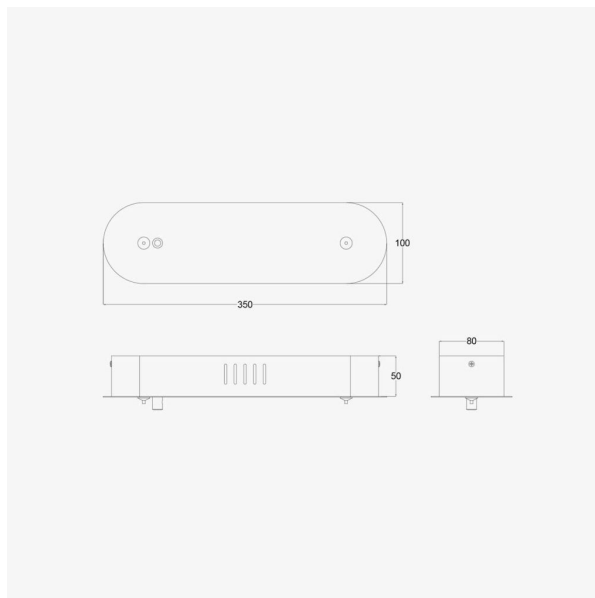

www.hitmusic.eu/en/