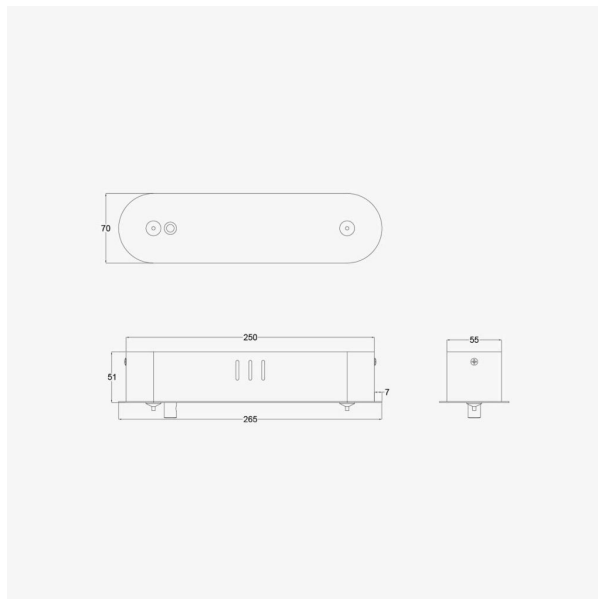

Galerie photos

www.hitmusic.eu/en/