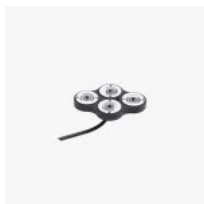

B4S

**35,00 € inc.
VAT**

Réf: H11198