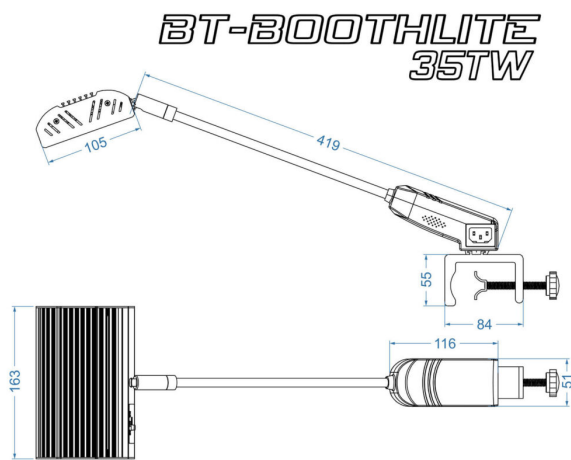

BT-BOOTHLITE 35TW

Référence: B05196

139,00 € inc. VAT

Elegant white lighting with adjustable color temperature (CCT), ideal for illuminating exhibition stands, displays and much more (fixing clamp included).

- Elegant white lighting, ideal for exhibition stands, presentation rooms, etc.
- Adjustable color temperature (CCT) for a variety of stand types:
 - 3000 K: warm ambience, perfect for furniture stands, bedrooms, etc.
 - 4000 K: neutral light, ideal for kitchens, bathrooms, etc.
 - 5600 K: cool light, perfect for jewelry stands and other luxury products
- Easy installation on aluminum structures and vertical stand walls (mounting bracket included)
- Integrated 100-240 Vac power supply with IEC input/output connectors: up to 15 spotlights can be daisy-chained
- Optional power cables available in lengths of 1m, 3m and 5m
- Efficient replacement for older 300 W halogen lamps:
 - Consumes about 10 times less energy
 - Equivalent light output
 - Significantly reduces heat generation
- Beam angle: 120° (luminous flux approx. 3800 lm)
- Ideal for rental or fixed installation in showrooms

Caractéristiques

Brand	Briteq
Controllable colours	CLA, Cold white, Natural white, Warm white
Protection class	IP20
Type de lampe	LED
CRI	85

Galerie photos

www.hitmusic.eu/en/