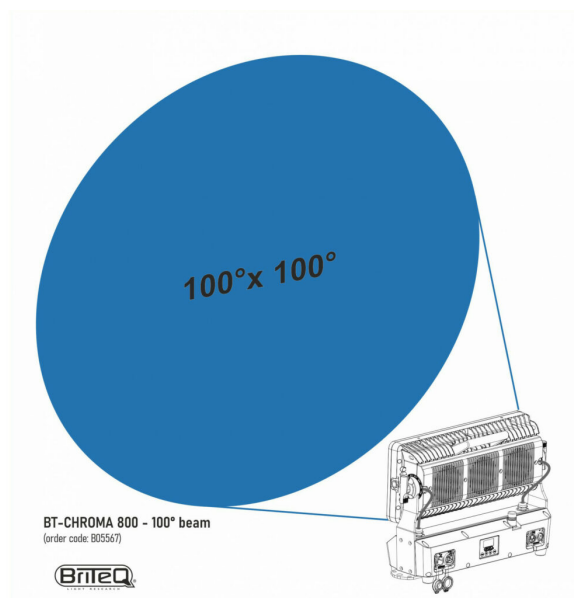

www.hitmusic.eu/en/